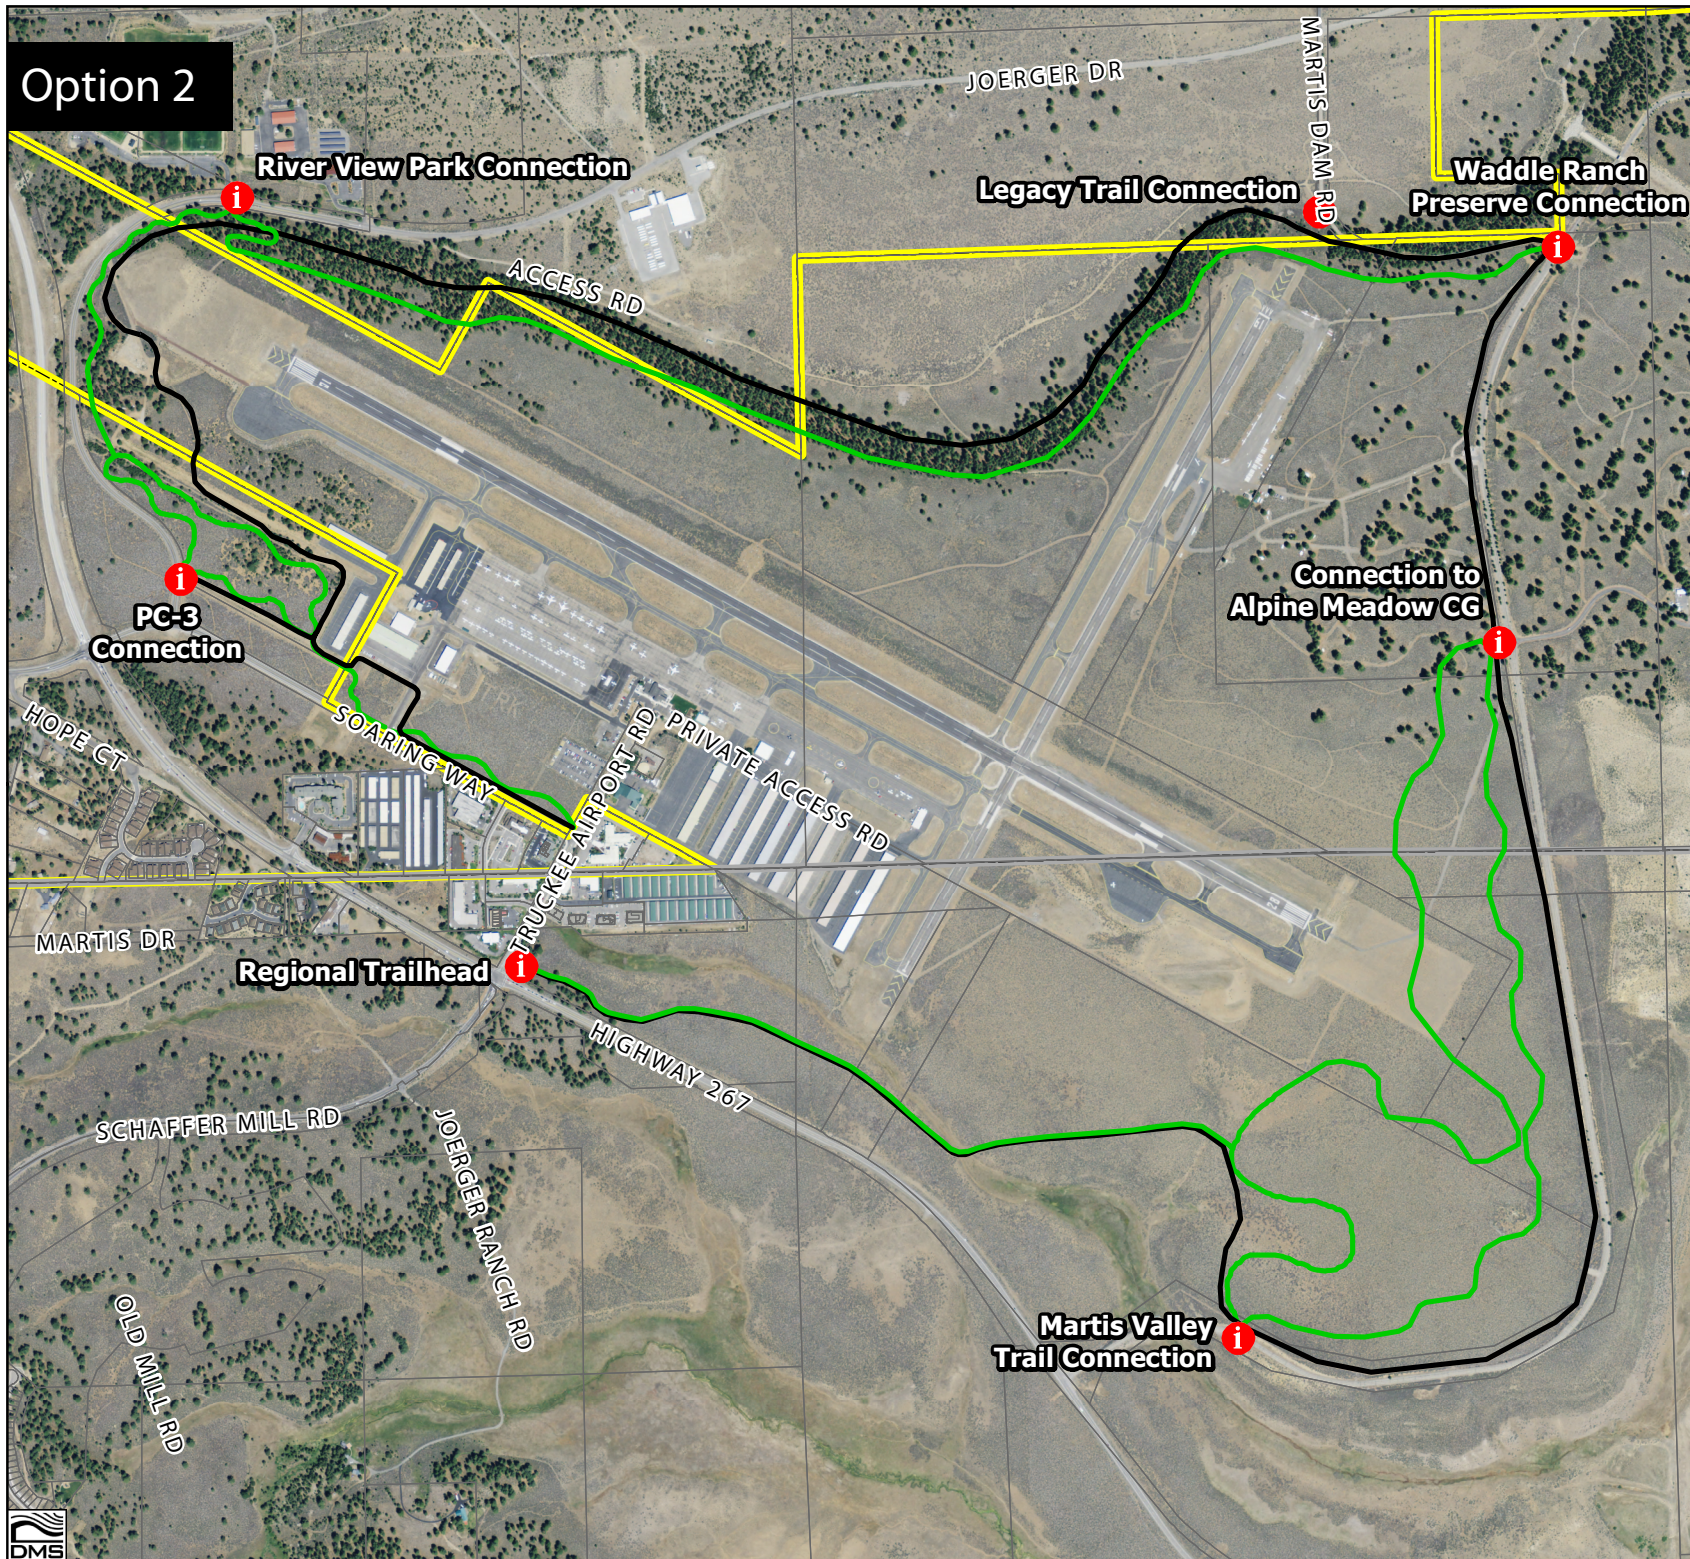

Option 2

PO Box 1751
10065 Donner Pass Rd,
Truckee, CA 96161
(530) 587-8214

Truckee Airport District Trail Development: Option 2

Map Features

- Trailhead or Connection
- Soft surface (36,858 ft)
- Hard surface (30,569 ft)
- Parcel outline
- County boundary
- Town of Truckee boundary