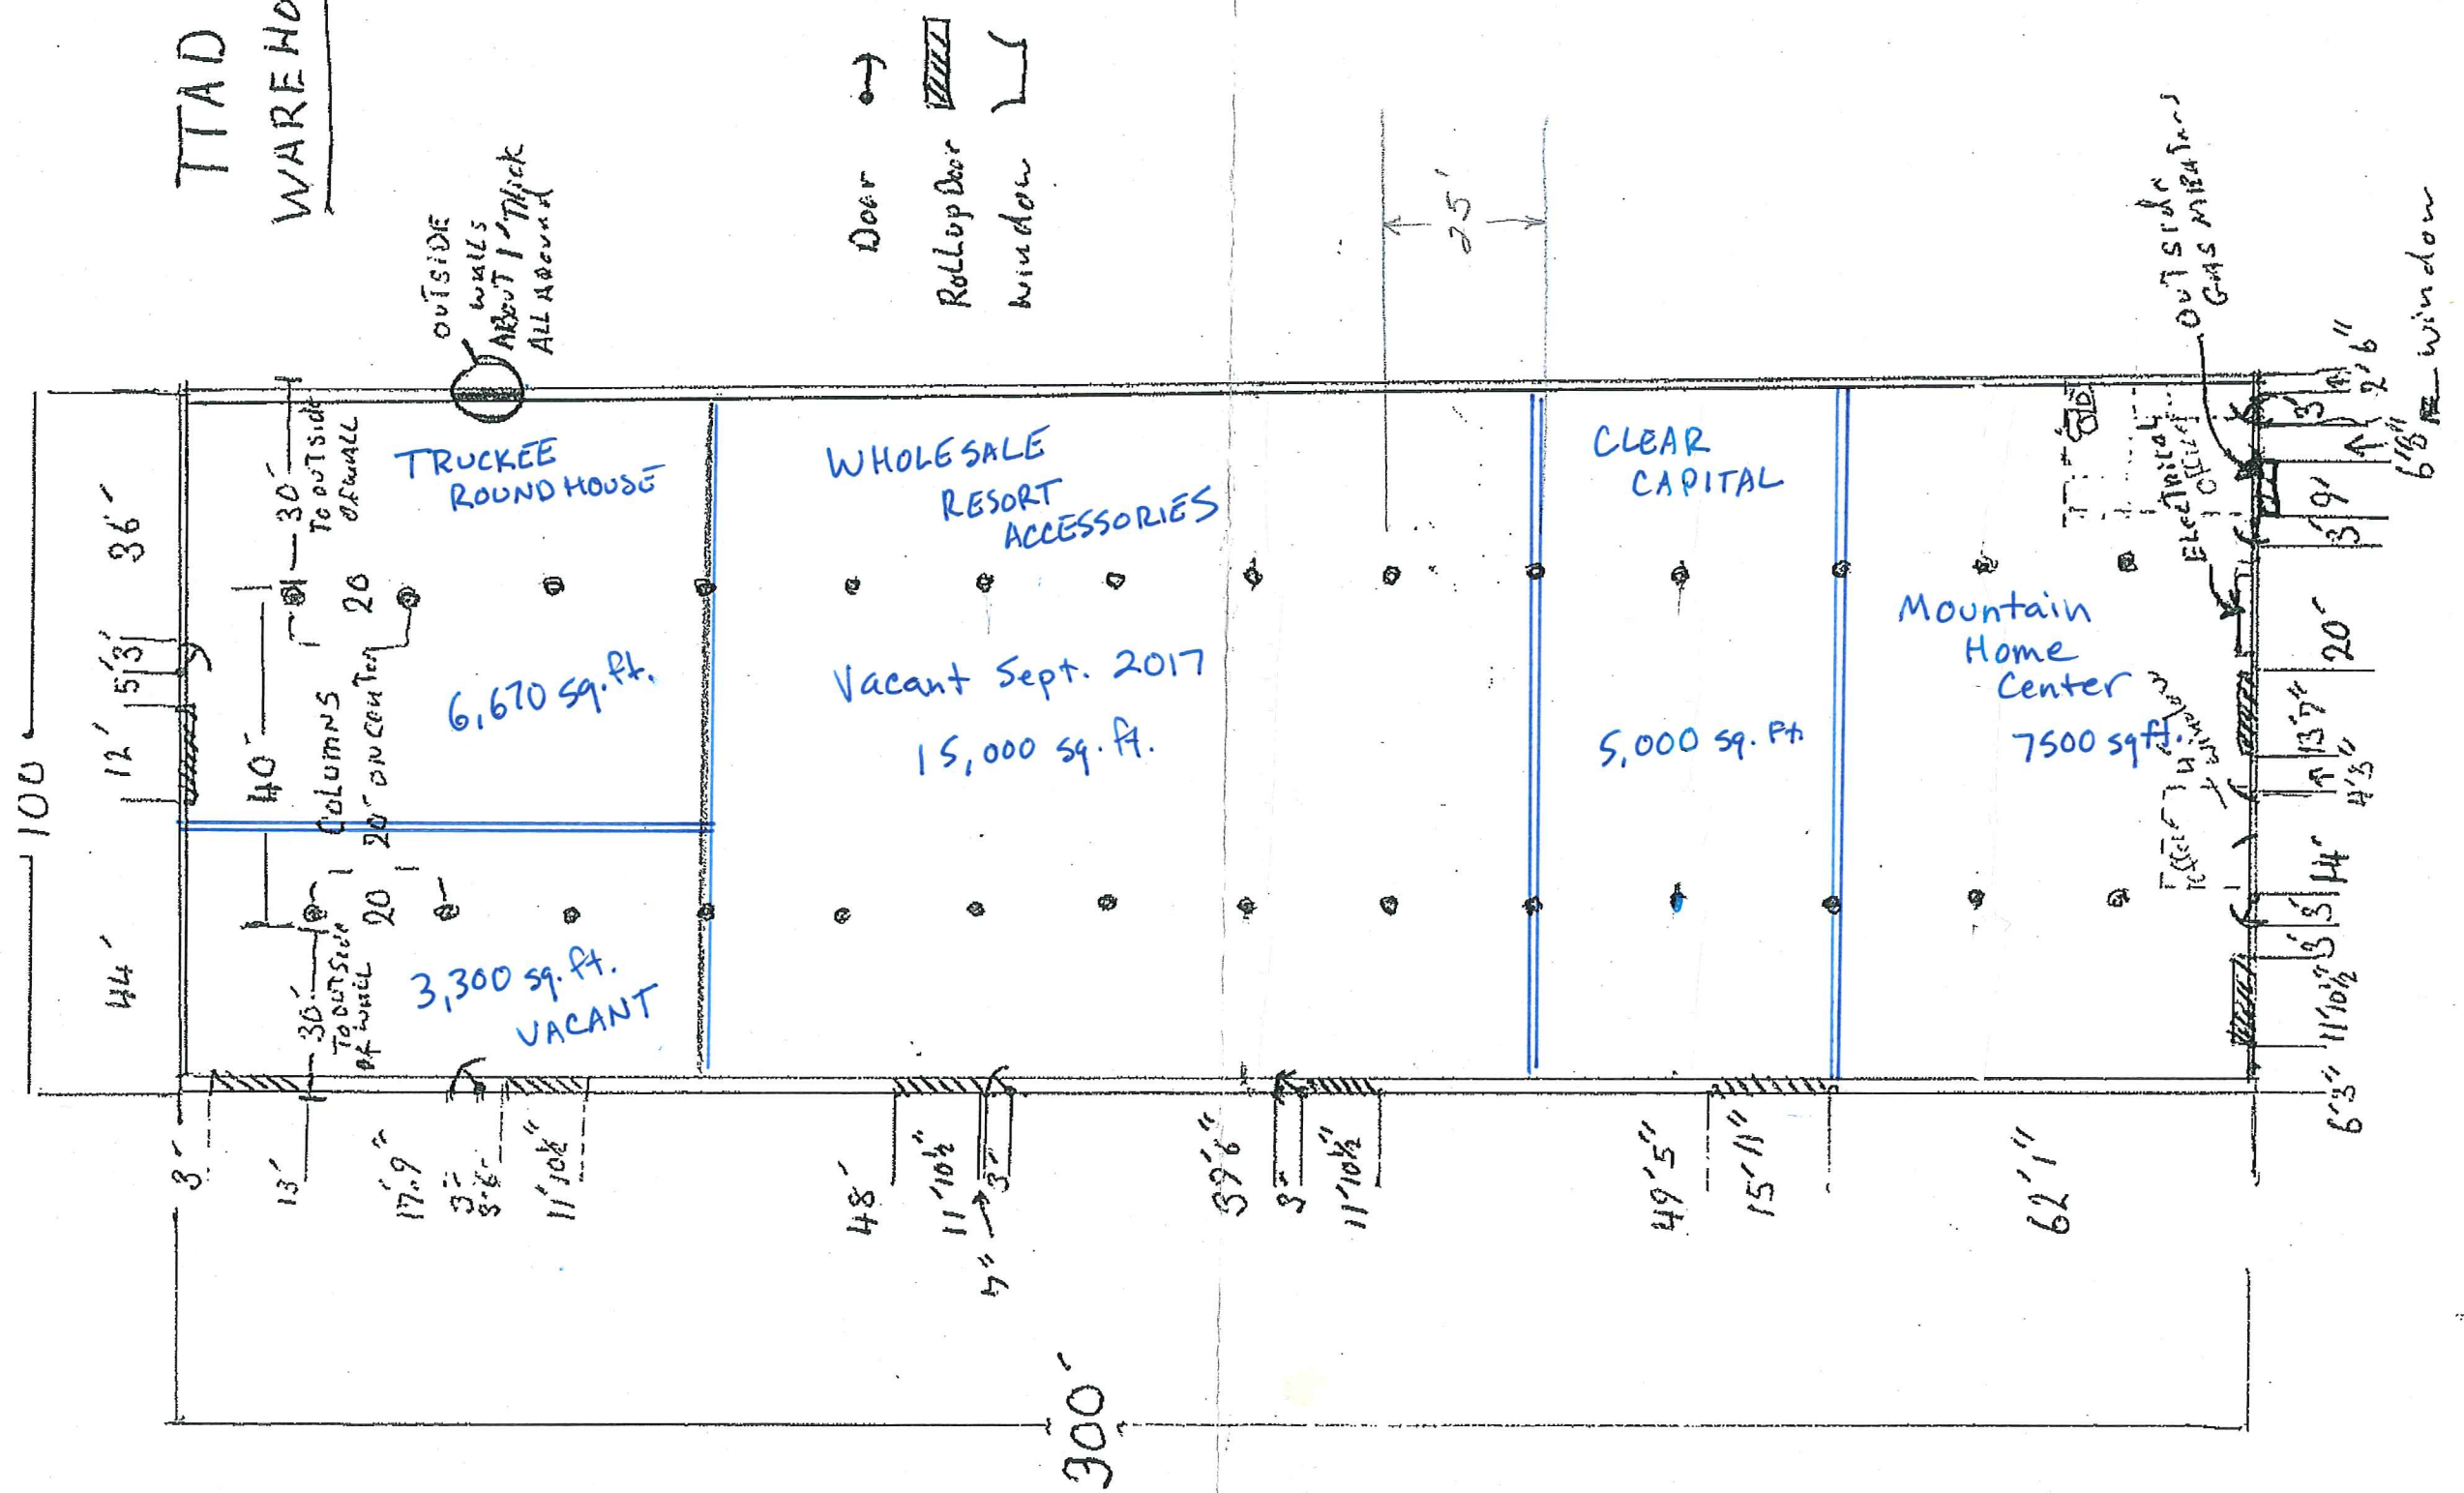

TTAD
WAREHOUSE

- Door →
- Rollup Door [hatched symbol]
- Window [L-shaped symbol]

OUTSIDE WALLS ABOUT 1" THICK ALL AROUND

TRUCKEE ROUND HOUSE

WHOLESALE RESORT ACCESSORIES

Vacant Sept. 2017
15,000 sq. ft.

CLEAR CAPITAL

5,000 sq. ft.

Mountain Home Center

7,500 sq. ft.

OUTSIDE GAS METERING

6'x8" window