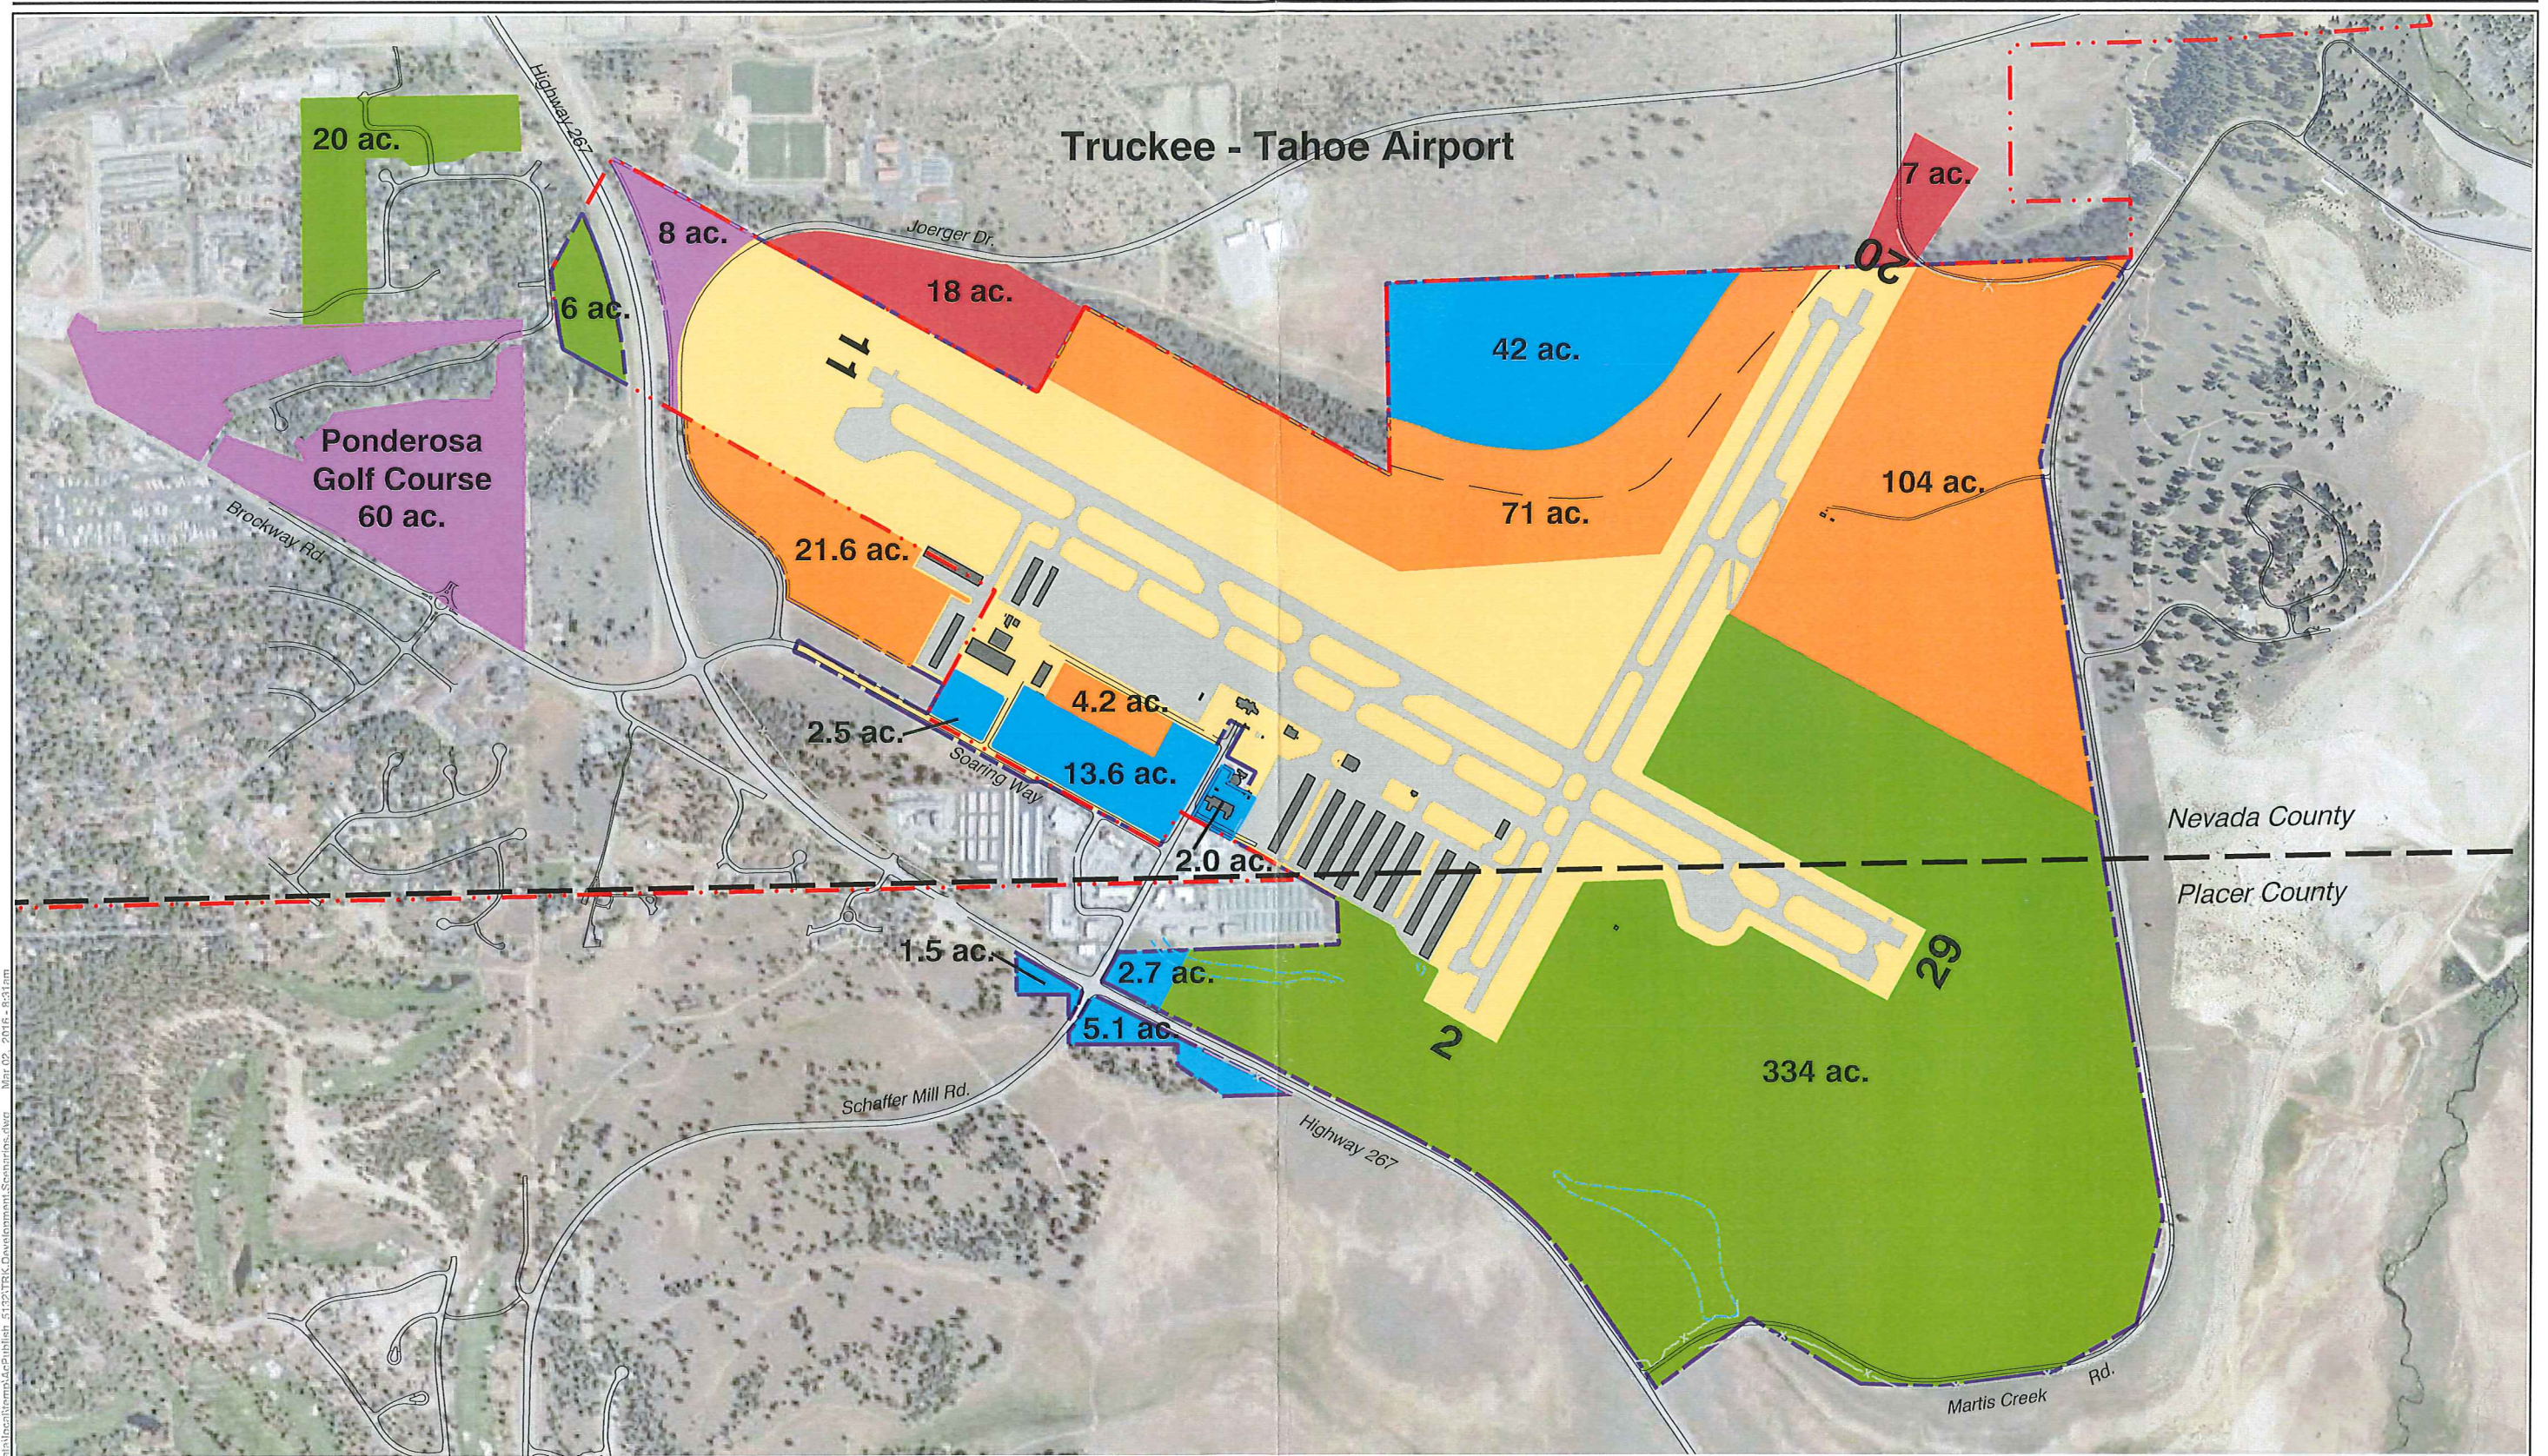

Exhibit D

500
0 Feet 1,000

N

LEGEND

--- Airport Property Boundary: Owned in Fee	Aviation Use	Recreation
--- County Line	Non-Aviation Commercial/Public/Land Lease	Open Space
- - - Town of Truckee Limits	Future Acquisition - Aviation Use	Future Aviation Use

Prepared By: **Mead & Hunt** www.meachunt.com

Airport Property Land Use Map

Truckee-Tahoe Airport