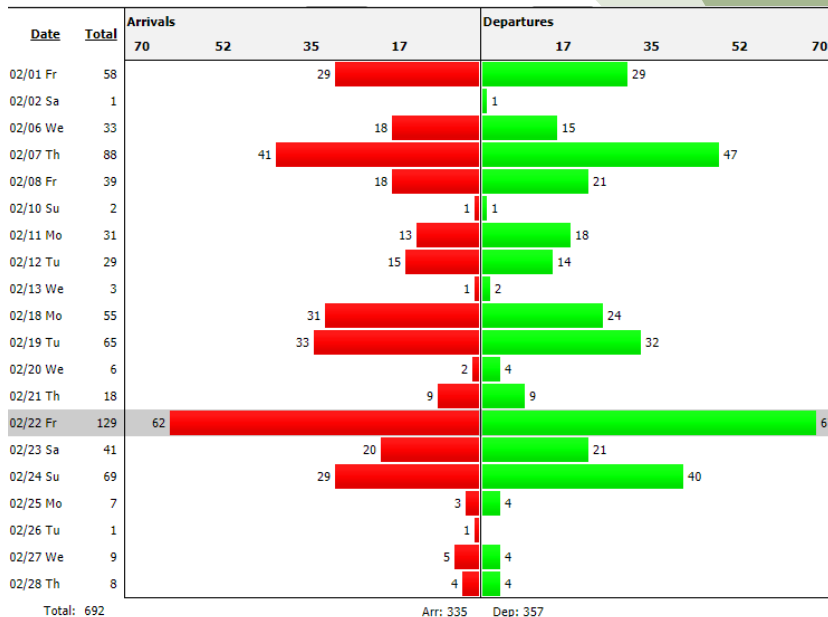

Operations & Comment Report

OPERATIONS

704 Ops — 65% down over February 2018

- Helicopters down 60% = 35
- Jets down 69% = 90
- Pistons down 69% = 329
- Turboprops down 57% = 250

10+ Feet of snow fell at KTRK

Airport closed 9 days

Snow berms restricted wingspans

February Operations Comparisons			
	2019	2018	2017
Helicopter	35	87	54
Jet	90	287	176
Piston	329	1071	435
Turboprop	250	576	367
Total	704	2021	1032

Photo taken from Taxiway E camera February 18, 2019. Aircraft: Seawind

NIGHT OPS

- ✈ 3 non – EMS operations between 10 p.m. and 7 a.m.
- ✈ 2 night ops were within 10 minutes of curfew
- ✈ No Fly Quiet incentive violations

COMMENTS

- 🗨 3 households submitted a total of 4 comments
- 🗨 No new households