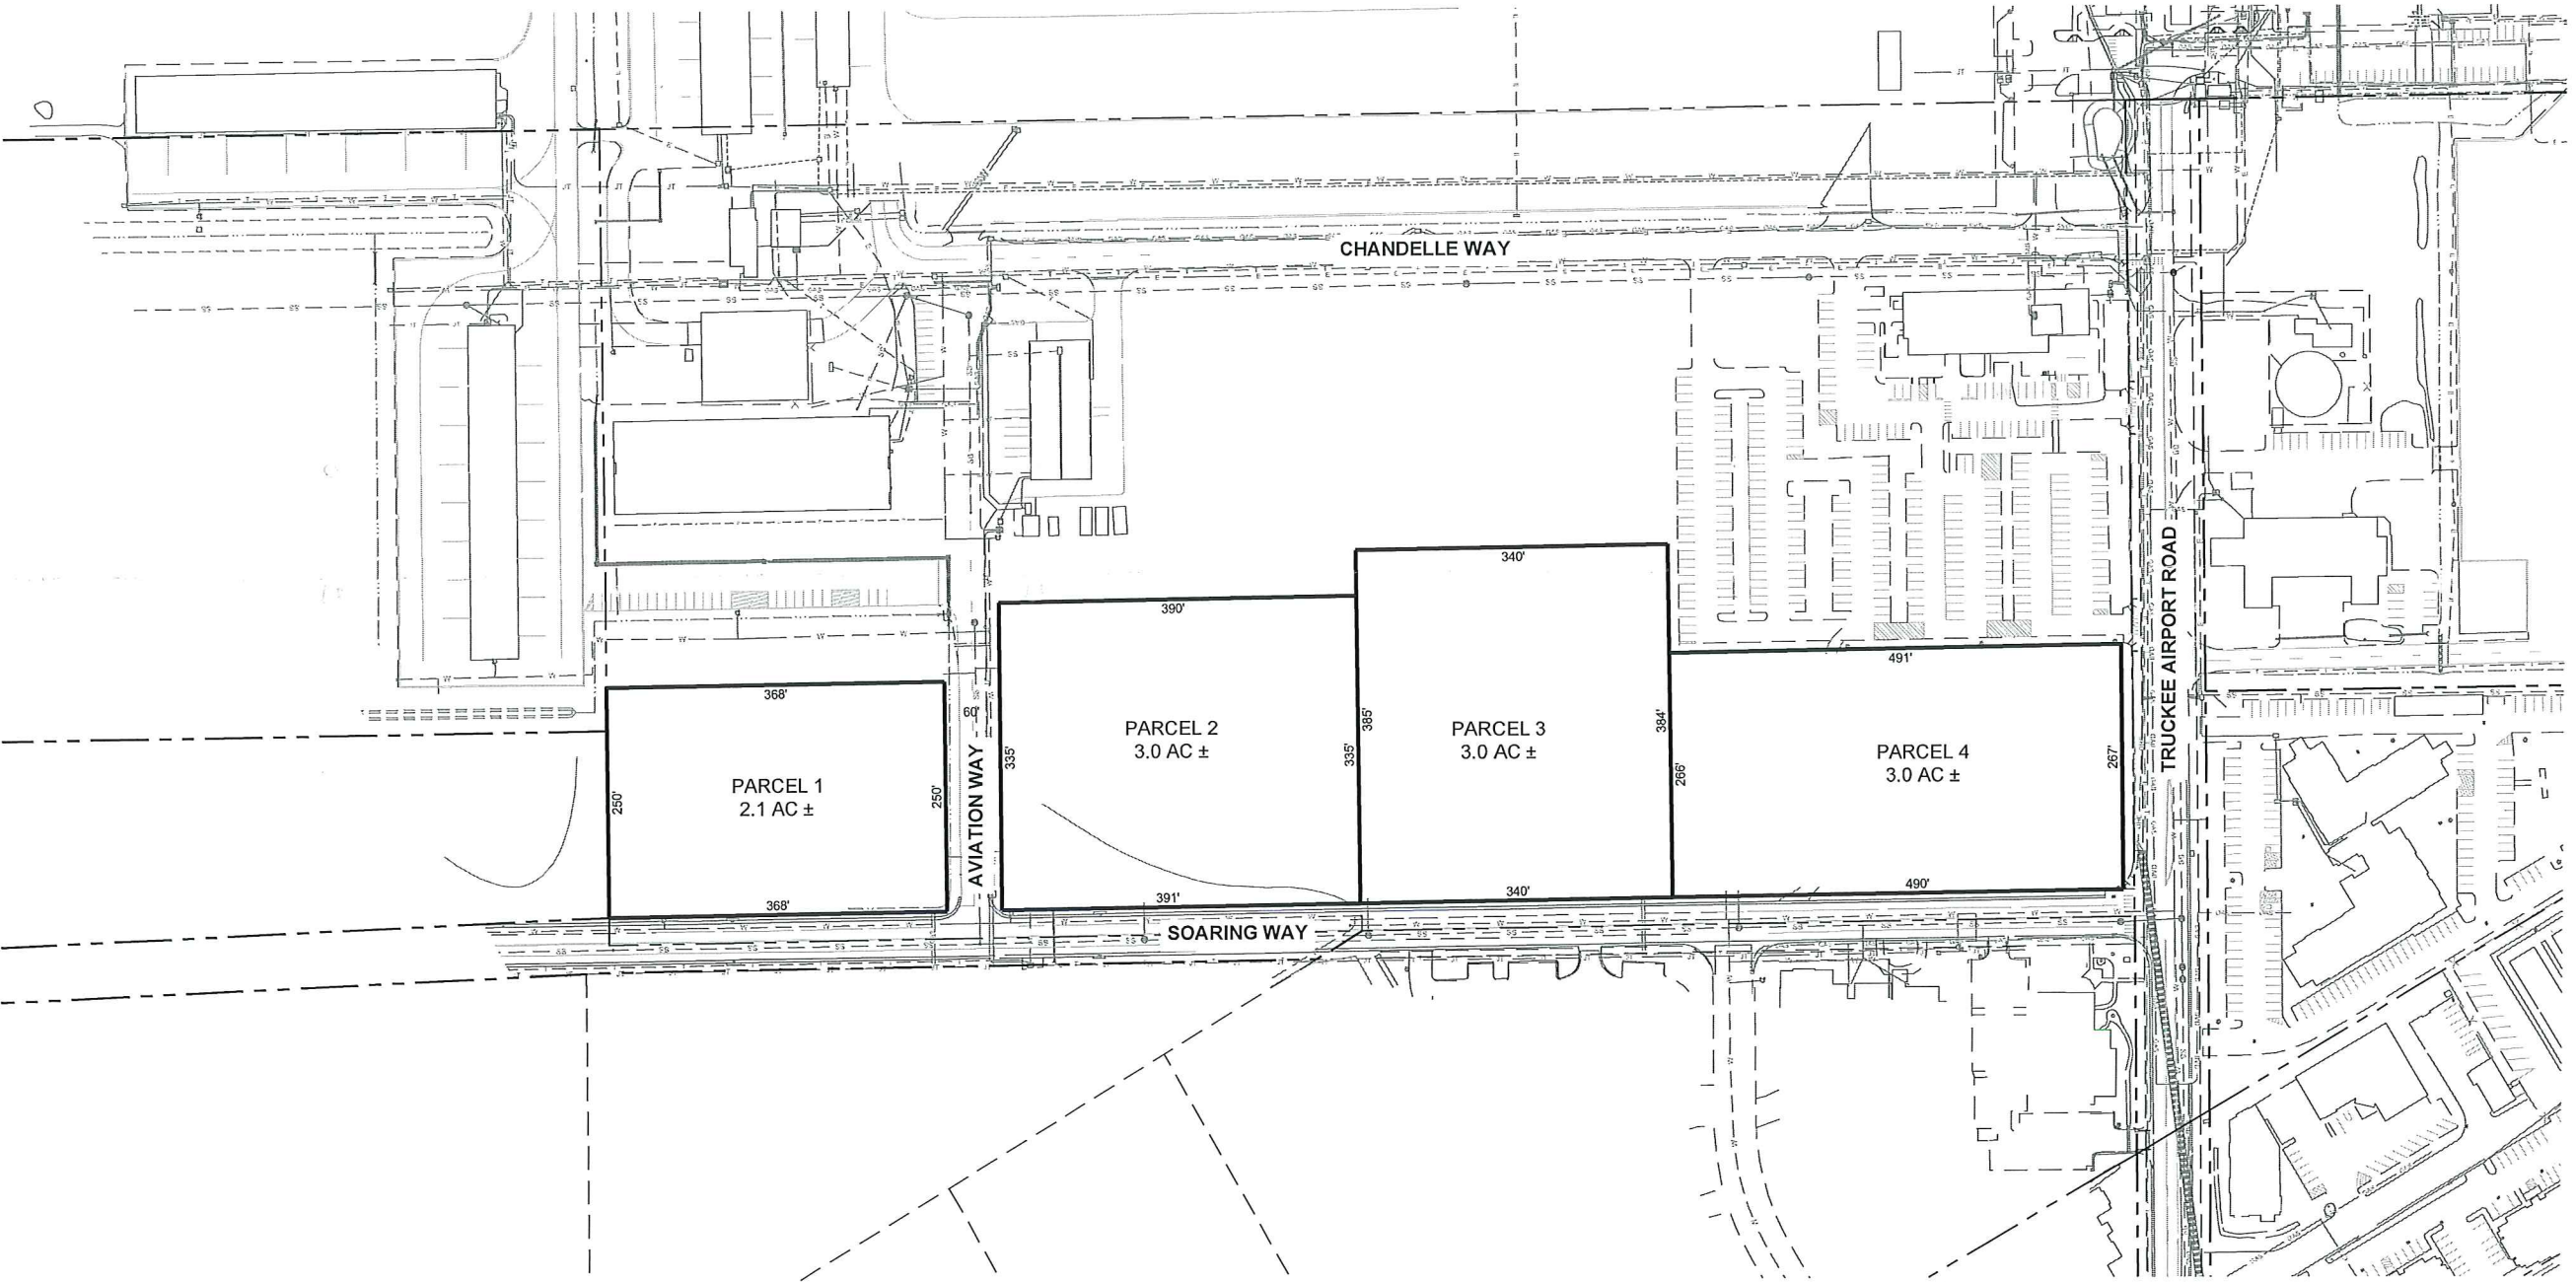

TTAD Proposed Soaring Way Subdivision Map

PLAN
SCALE: 1"=100'

TTAD SOARING WAY PROPERTY
TRUCKEE TAHOE AIRPORT DISTRICT
J/N: 420.21 JULY 2021

AUERBACH ENGINEERING CORPORATION

J:\420.21\Drawings\Exhibits\420.21_LeaseArea_2021.07.13.dwg