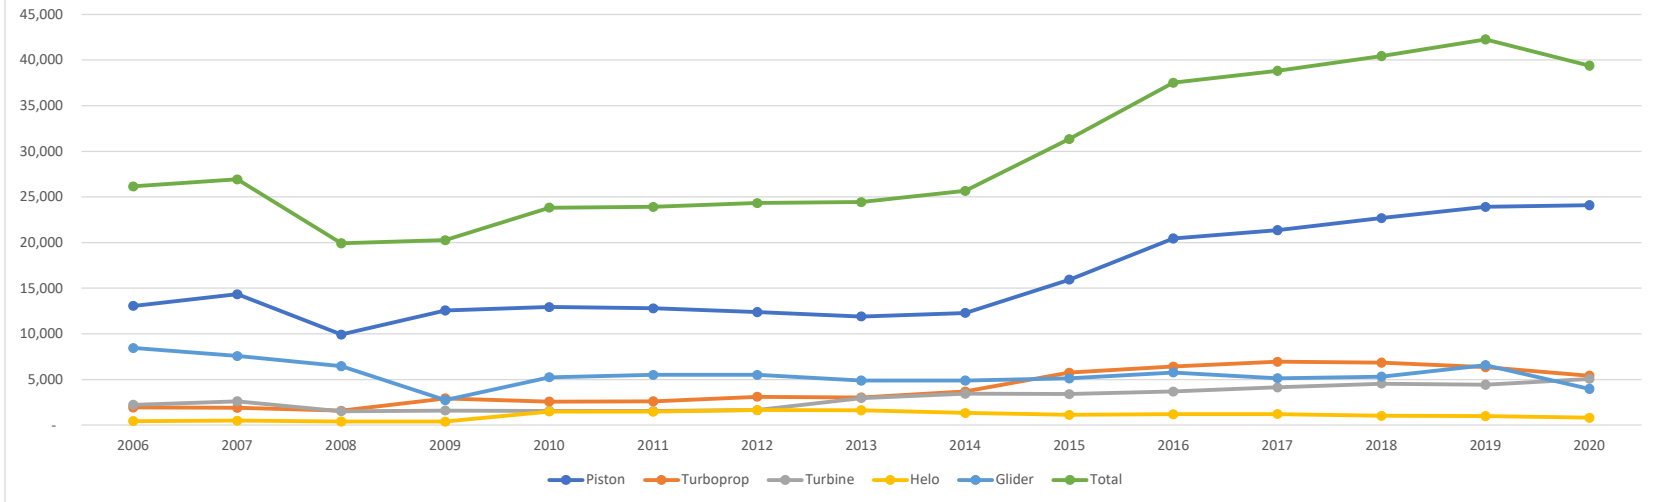

Truckee Tahoe Airport Operations
2006 - 2020

Year	2006	2007	2008	2009	2010	2011	2012	2013	2014	2015	2016	2017	2018	2019	2020
Piston	13,073	14,336	9,931	12,563	12,925	12,806	12,384	11,905	12,306	15,937	20,458	21,365	22,691	23,915	24,105
Turboprop	1,939	1,908	1,593	2,941	2,593	2,602	3,116	3,036	3,691	5,756	6,413	6,942	6,840	6,346	5,418
Turbine	2,234	2,601	1,534	1,616	1,573	1,537	1,666	2,966	3,448	3,411	3,674	4,140	4,549	4,430	5,075
Helo	450	490	397	390	1,500	1,467	1,666	1,638	1,333	1,138	1,190	1,229	1,013	985	818
Glider	8,450	7,588	6,462	2,751	5,244	5,496	5,496	4,889	4,889	5,108	5,780	5,146	5,332	6,574	3,976
Total	26,146	26,923	19,917	20,261	23,835	23,908	24,328	24,434	25,667	31,350	37,515	38,822	40,425	42,250	39,392