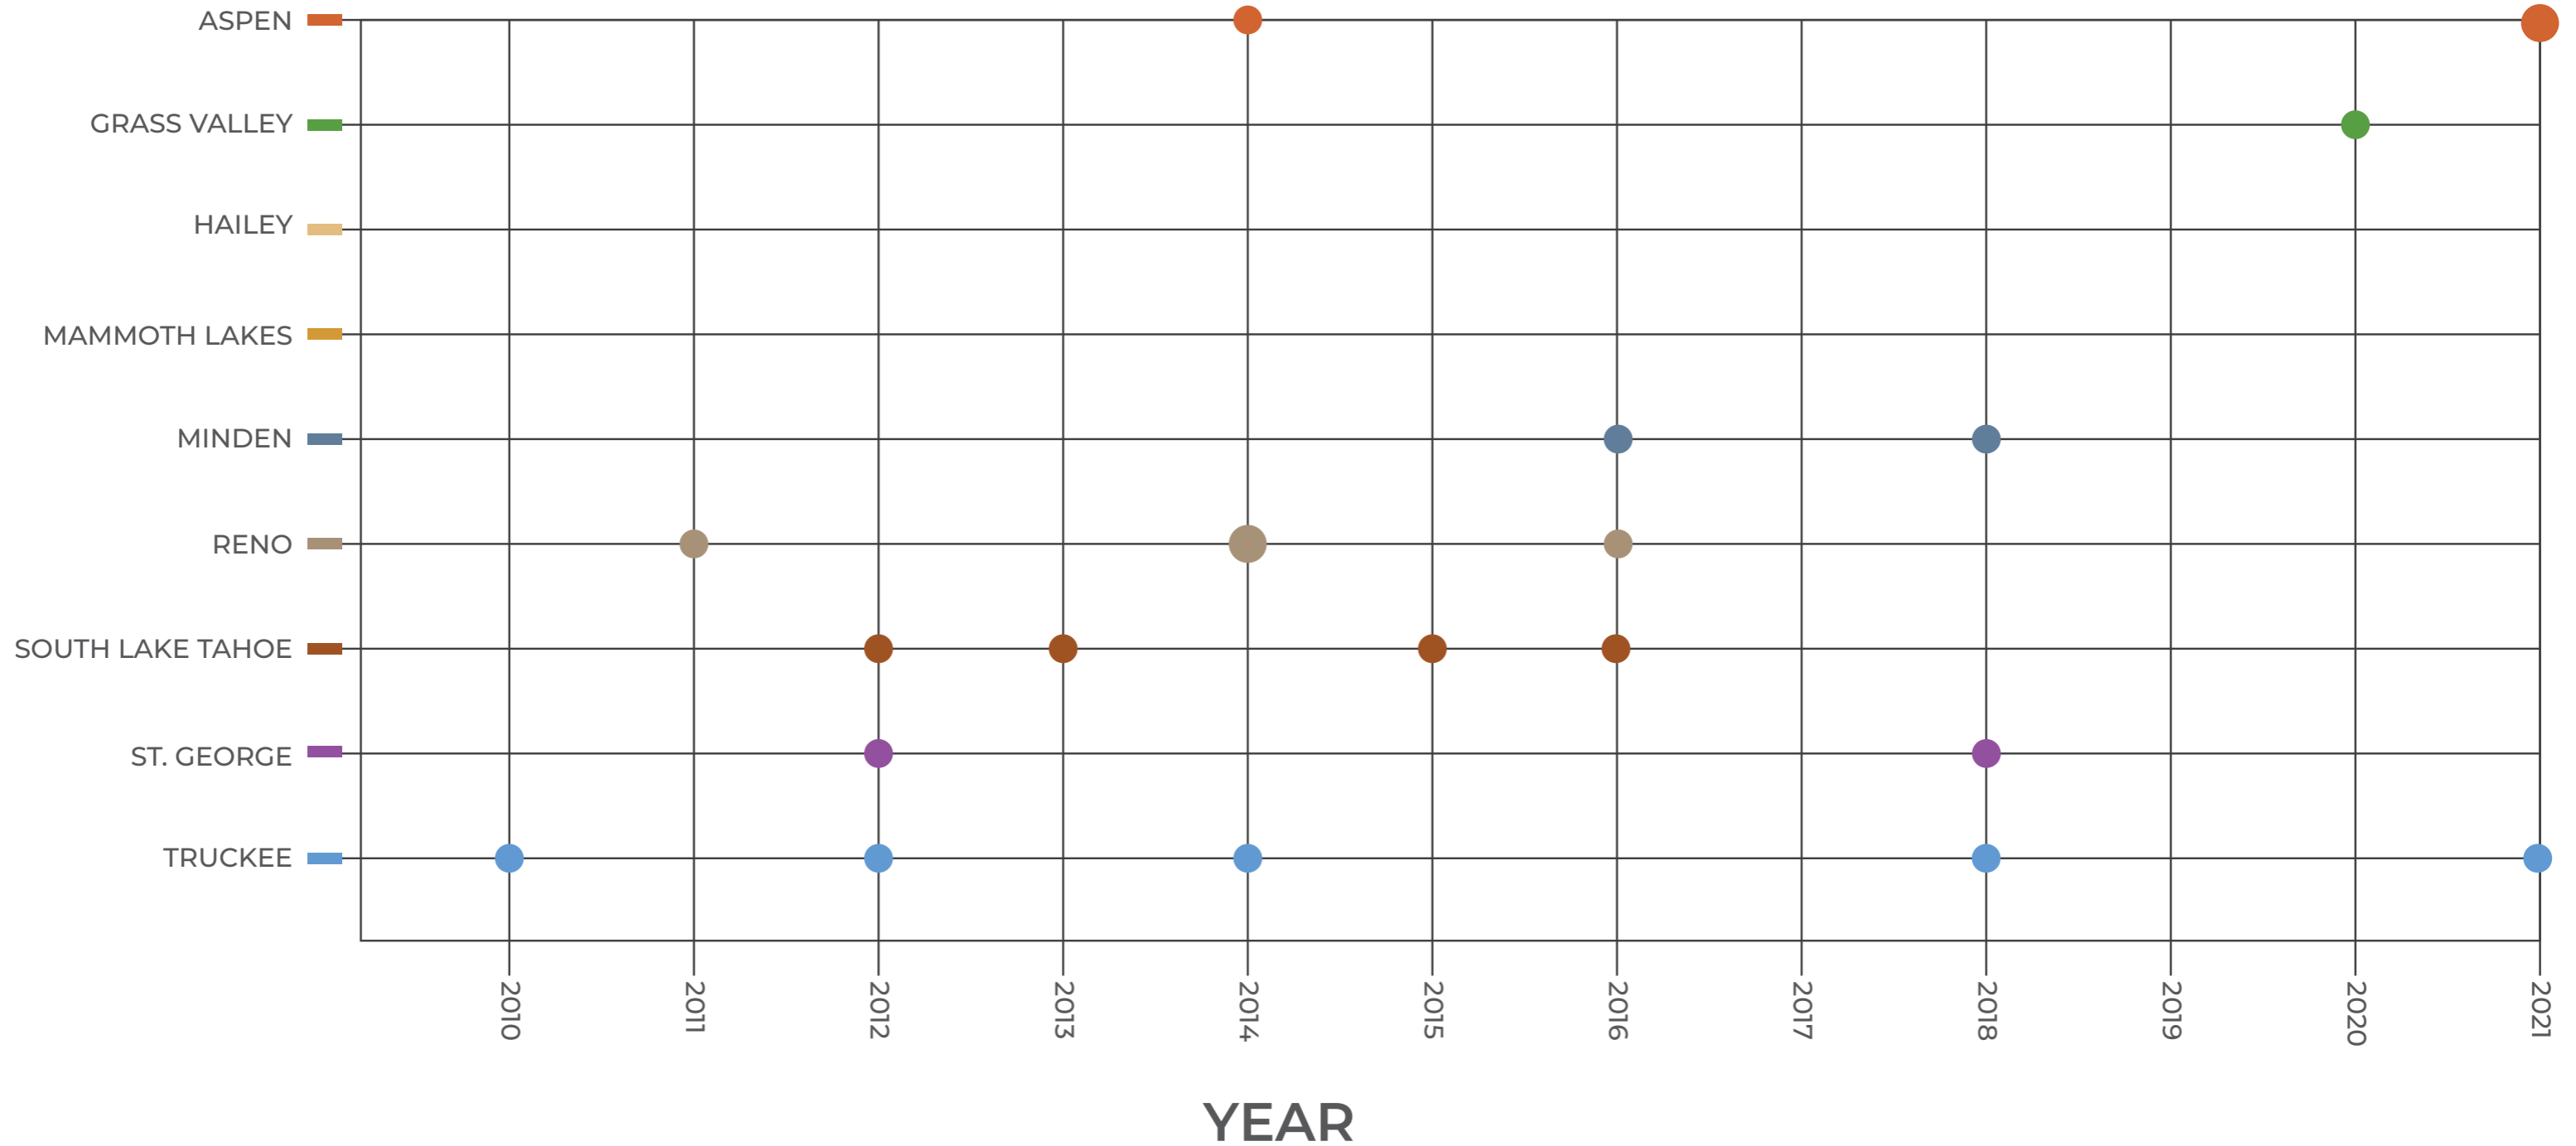

FATAL CRASHES

NUMBER OF FATAL CRASHES

NON-FATAL CRASHES

NUMBER OF NON-FATAL CRASHES

NON-FATAL CRASH AVERAGES

- = AVERAGE OF ASE, GOO, MMH, MNE, RNO, SUN, SGU, TVL
- = TRK
- = COMBINED AVERAGE OF ASE, GOO, MMH, MNE, RNO, SUN, SGU, TVL, AND TRK

AVERAGE NUMBER OF
NON-FATAL CRASHES

FATAL CRASH AVERAGES

- = AVERAGE OF ASE, GOO, MMH, MNE, RNO, SUN, SGU, TVL
- = TRK
- = COMBINED AVERAGE OF ASE, GOO, MMH, MNE, RNO, SUN, SGU, TVL, AND TRK

AVERAGE NUMBER
OF FATAL CRASHES