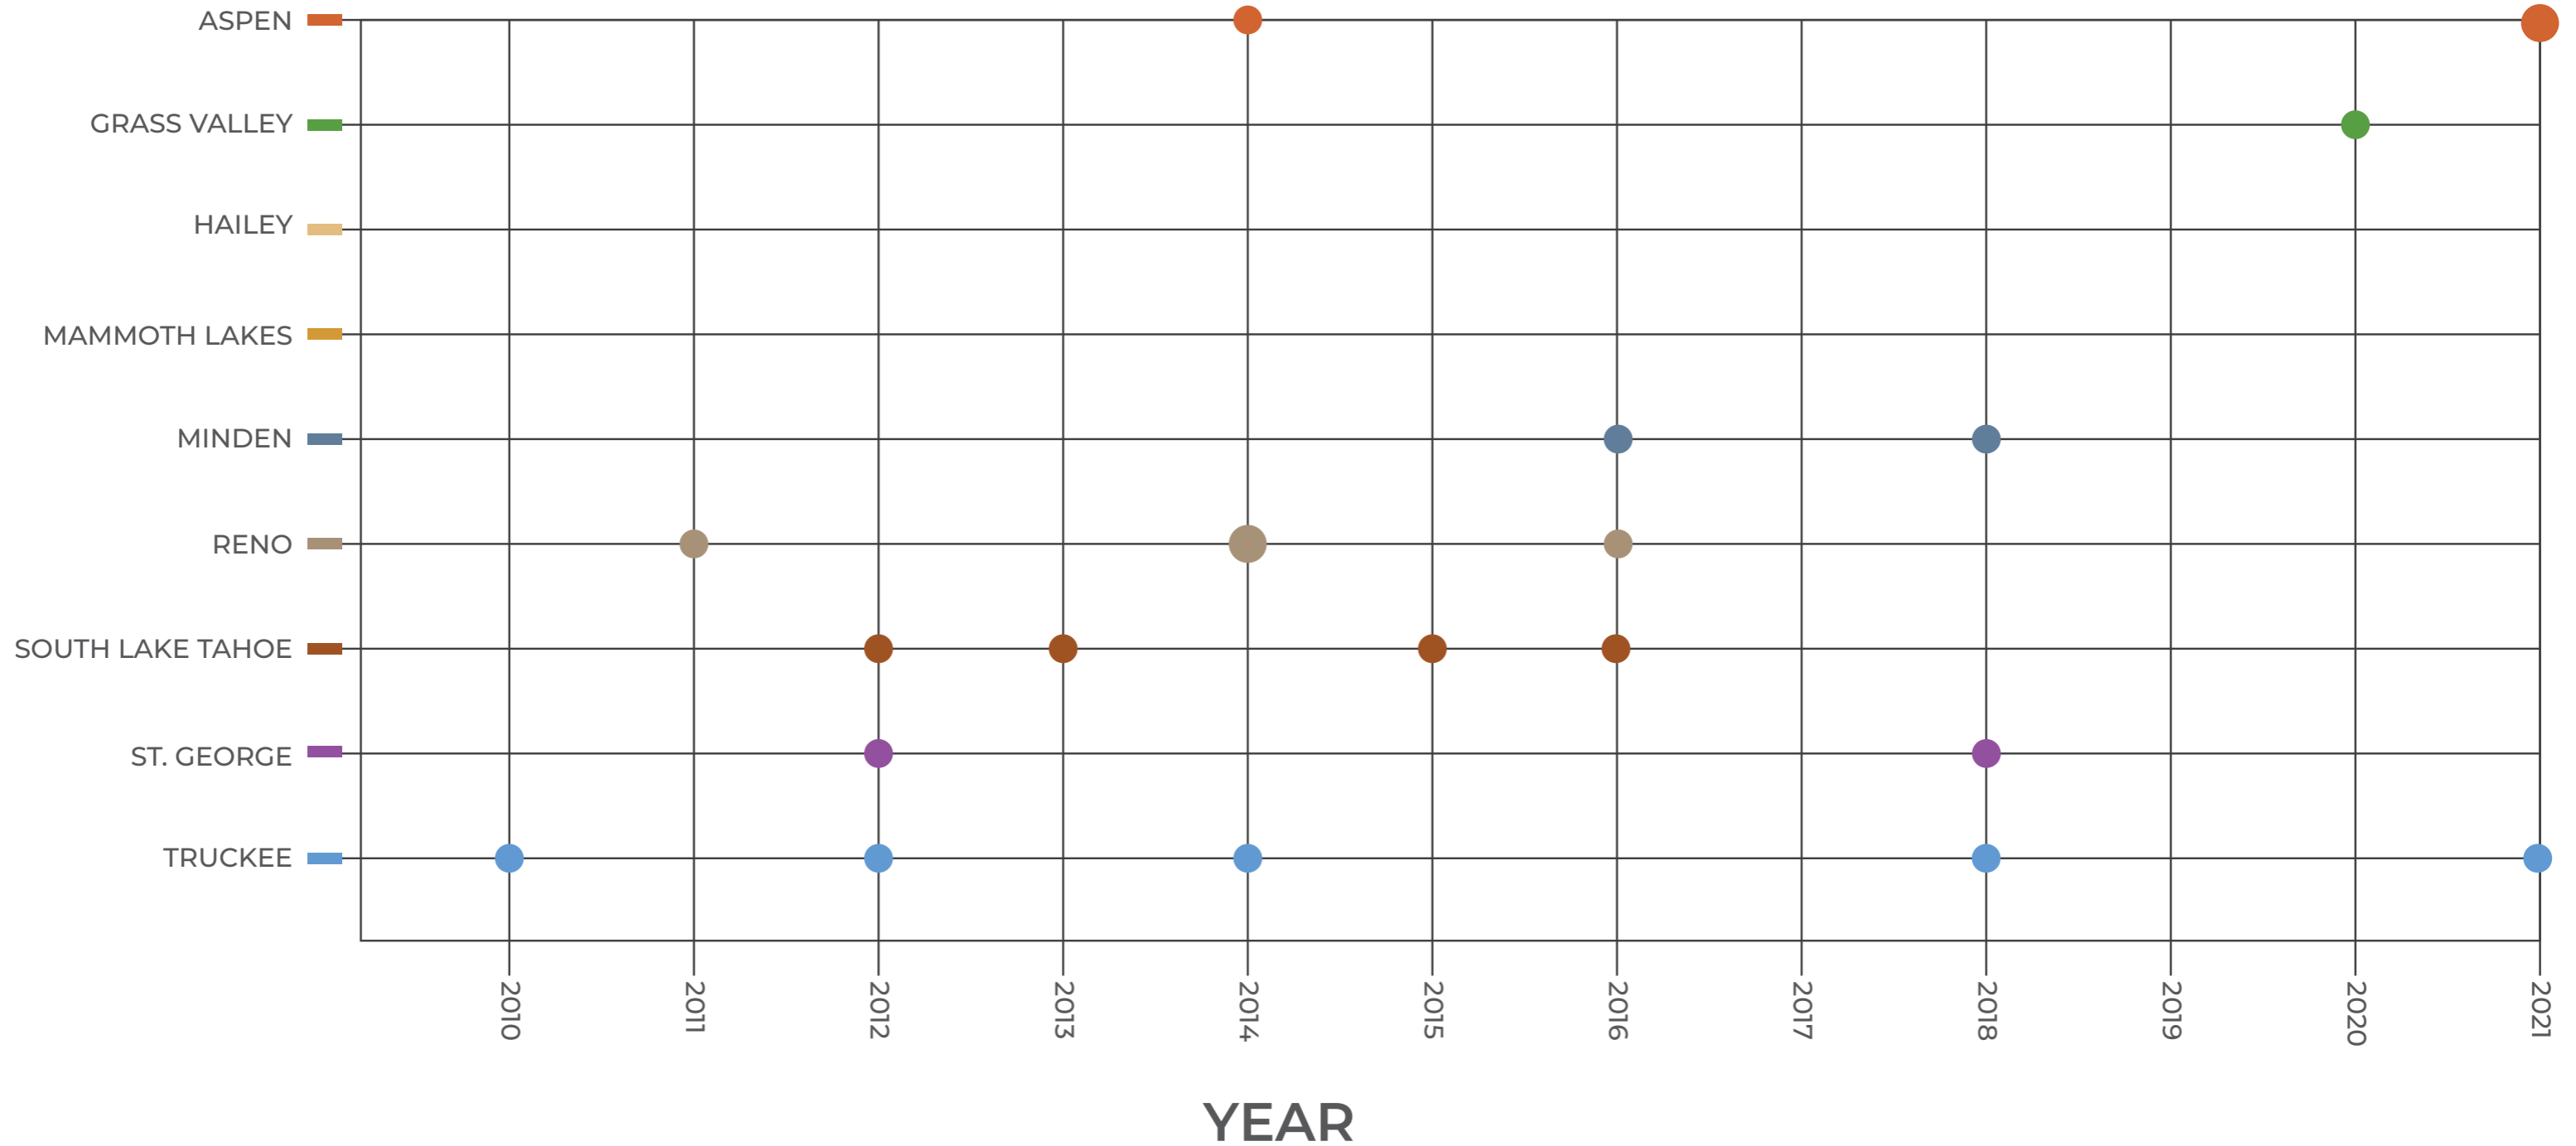

FATAL CRASHES

NUMBER OF FATAL CRASHES

NON-FATAL CRASH AVERAGES

- = AVERAGE OF ASE, GOO, MMH, MNE, RNO, SUN, SGU, TVL
- = TRK
- = COMBINED AVERAGE OF ASE, GOO, MMH, MNE, RNO, SUN, SGU, TVL, AND TRK

AVERAGE NUMBER OF
NON-FATAL CRASHES

FATAL CRASH AVERAGES

- = AVERAGE OF ASE, GOO, MMH, MNE, RNO, SUN, SGU, TVL
- = TRK
- = COMBINED AVERAGE OF ASE, GOO, MMH, MNE, RNO, SUN, SGU, TVL, AND TRK

AVERAGE NUMBER
OF FATAL CRASHES