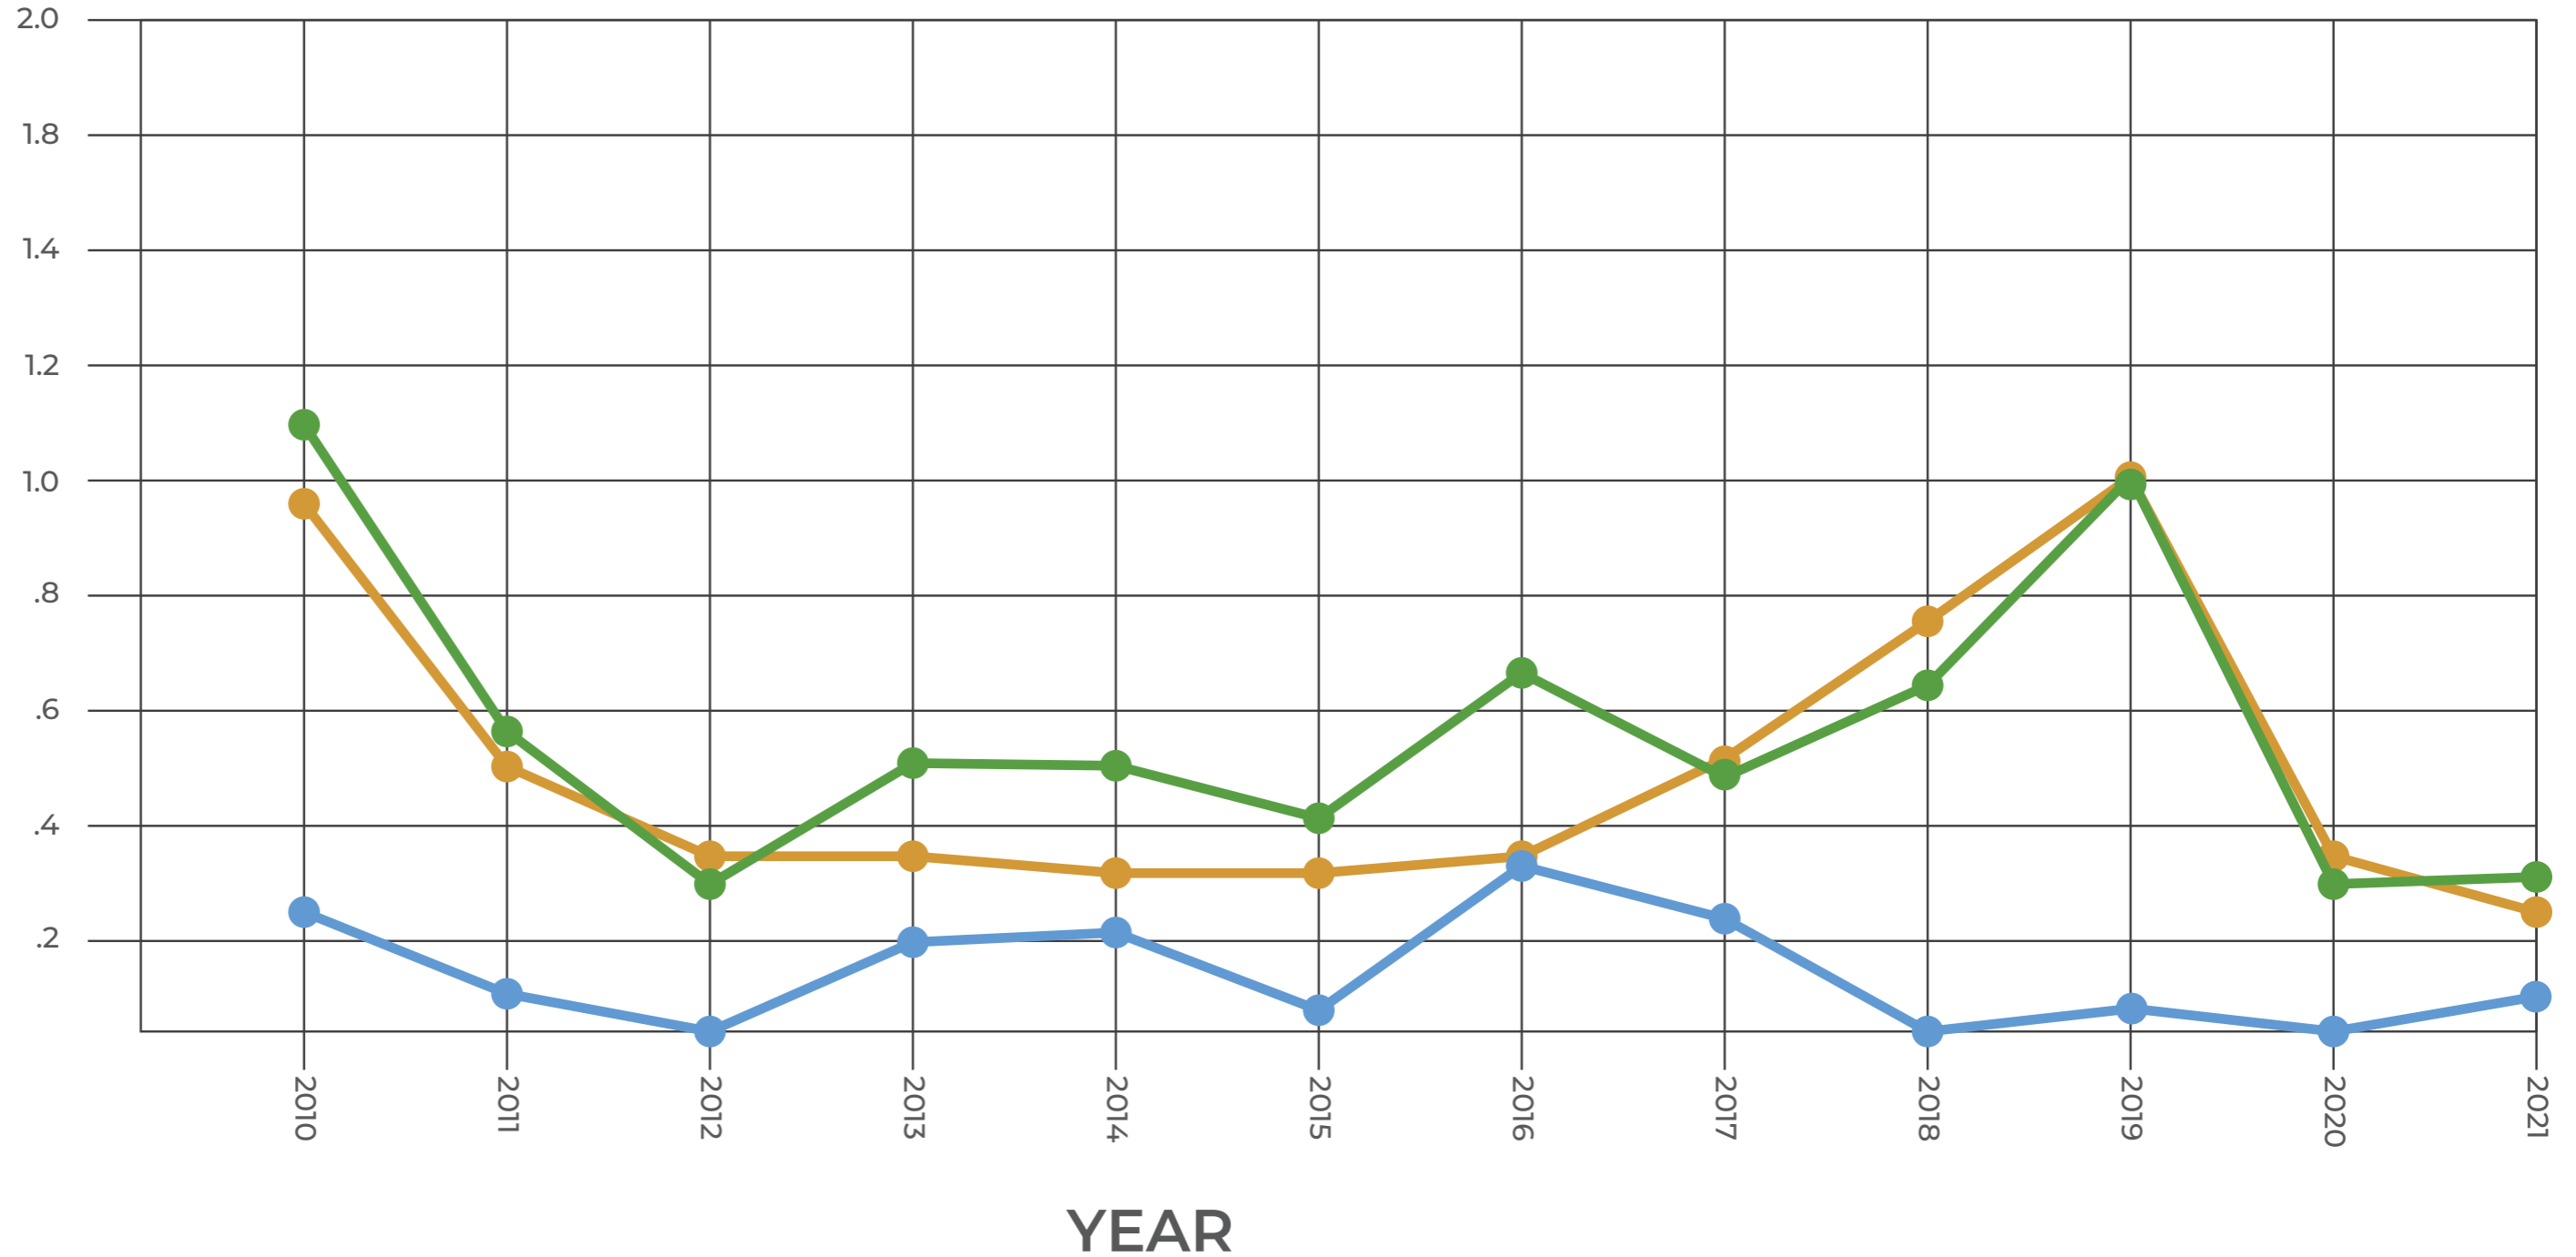

FATAL CRASHES

NUMBER OF FATAL CRASHES

NON-FATAL CRASH AVERAGES

- = AVERAGE OF ASE, GOO, MMH, MNE, RNO, SUN, SGU, TVL
- = TRK
- = COMBINED AVERAGE OF ASE, GOO, MMH, MNE, RNO, SUN, SGU, TVL, AND TRK

AVERAGE NUMBER OF
NON-FATAL CRASHES

FATAL CRASH AVERAGES

- = AVERAGE OF ASE, GOO, MMH, MNE, RNO, SUN, SGU, TVL
- = TRK
- = COMBINED AVERAGE OF ASE, GOO, MMH, MNE, RNO, SUN, SGU, TVL, AND TRK

AVERAGE NUMBER
OF FATAL CRASHES