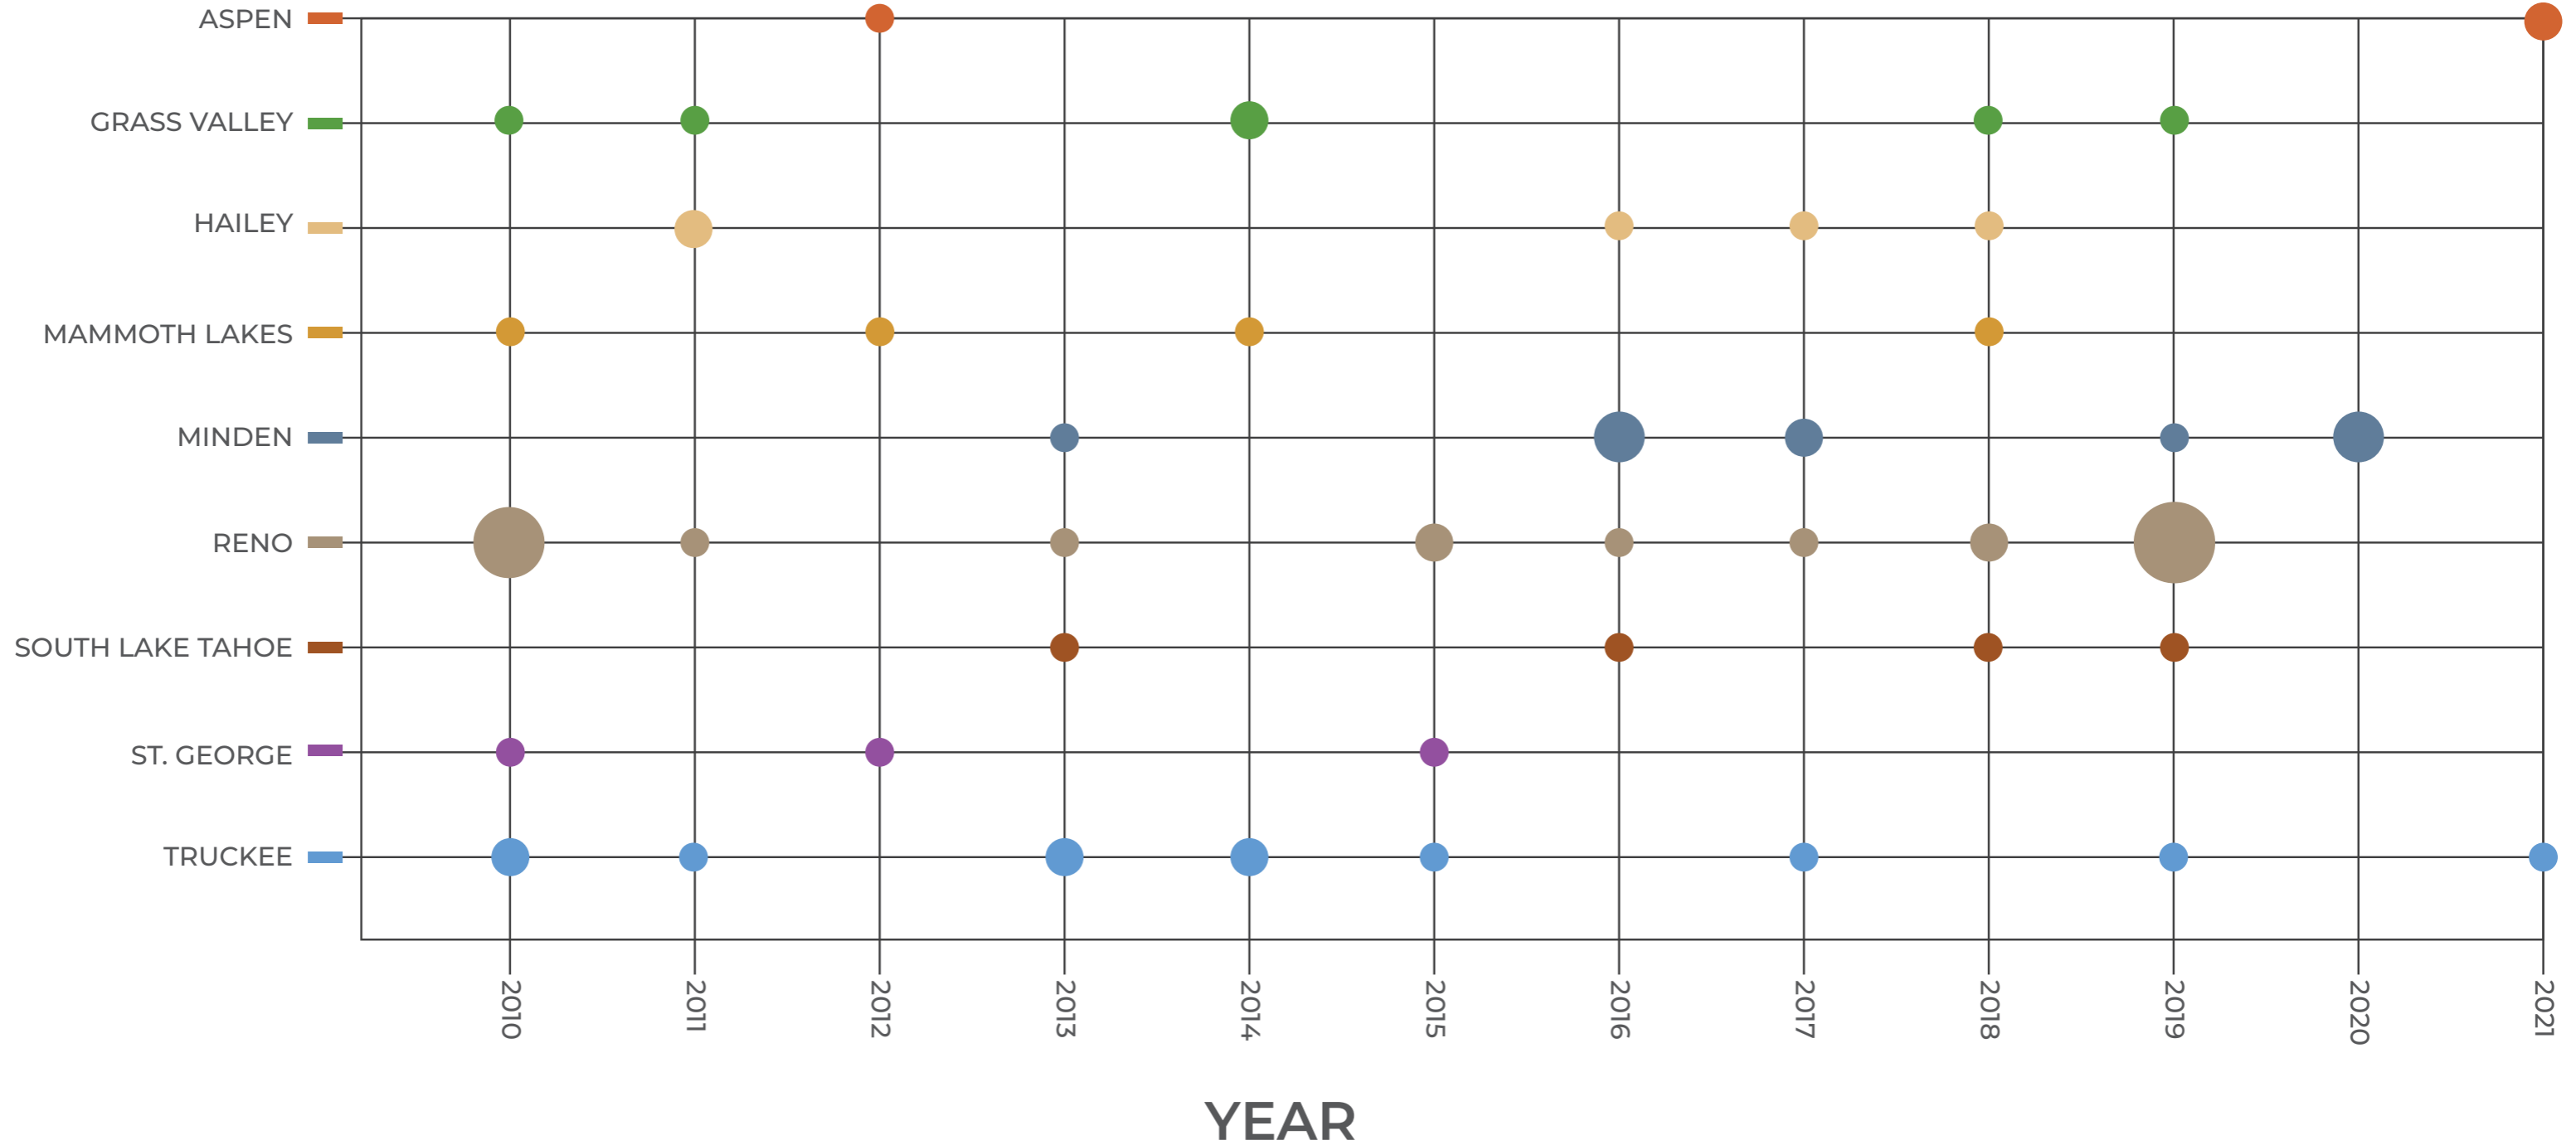

FATAL CRASHES

NUMBER OF FATAL CRASHES

NON-FATAL CRASHES

NUMBER OF NON-FATAL CRASHES

NON-FATAL CRASH AVERAGES

- = AVERAGE OF ASE, GOO, MMH, MNE, RNO, SUN, SGU, TVL
- = TRK
- = COMBINED AVERAGE OF ASE, GOO, MMH, MNE, RNO, SUN, SGU, TVL, AND TRK

AVERAGE NUMBER OF
NON-FATAL CRASHES

FATAL CRASH AVERAGES

- = AVERAGE OF ASE, GOO, MMH, MNE, RNO, SUN, SGU, TVL
- = TRK
- = COMBINED AVERAGE OF ASE, GOO, MMH, MNE, RNO, SUN, SGU, TVL, AND TRK

AVERAGE NUMBER
OF FATAL CRASHES