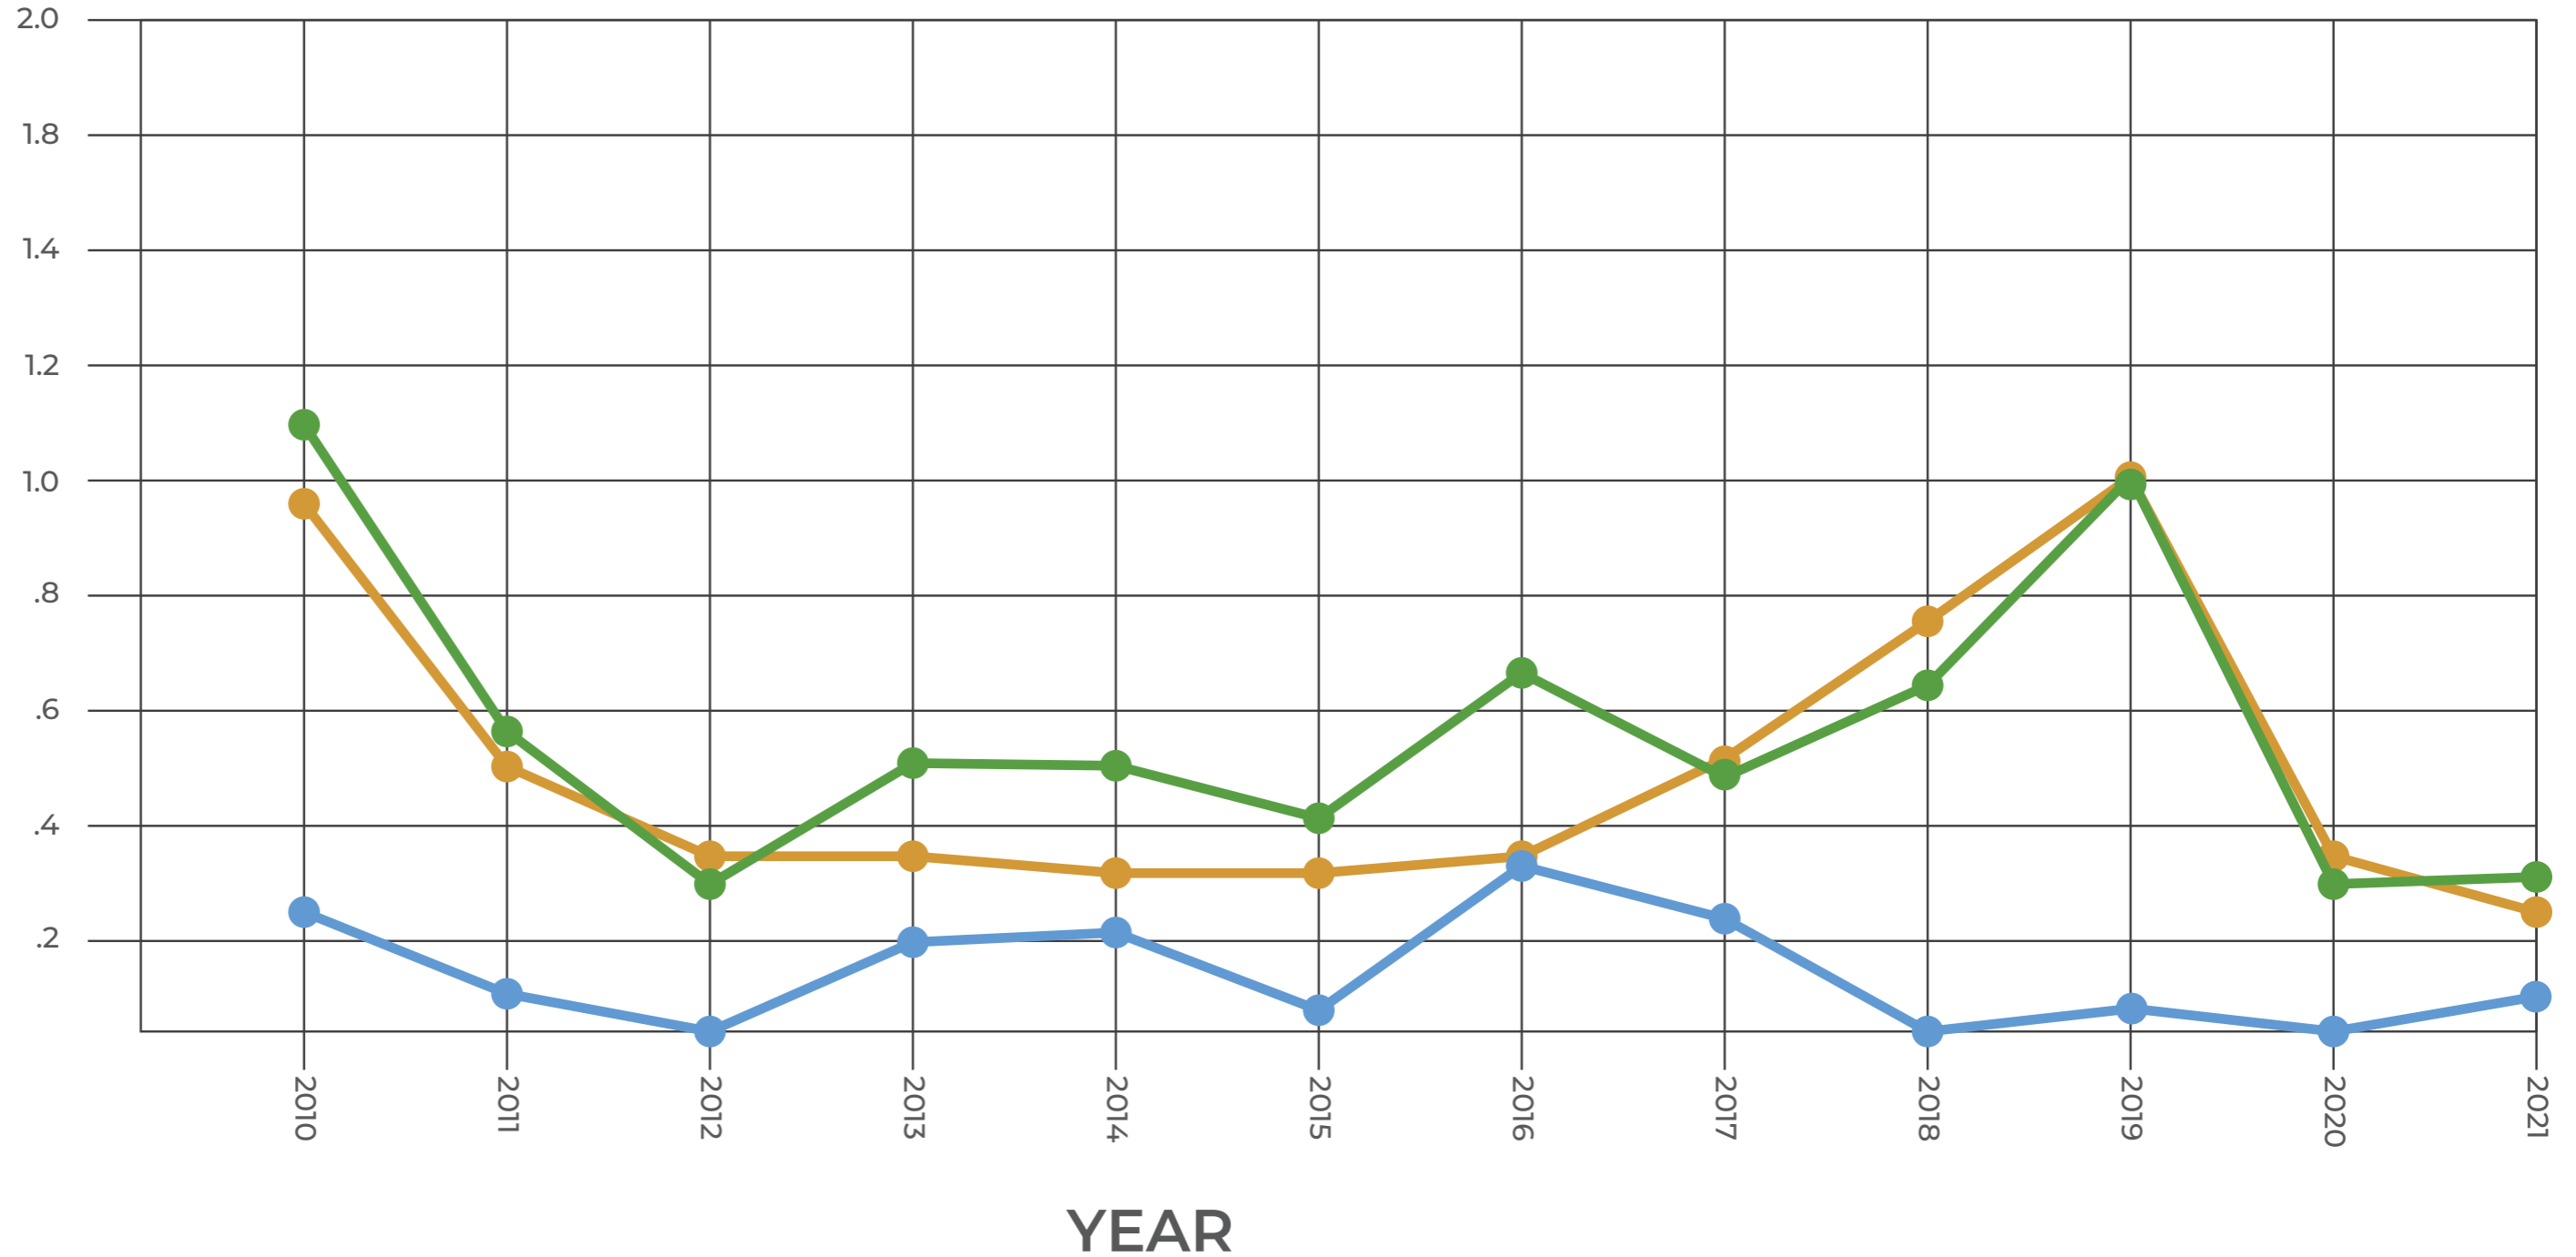

FATAL CRASHES

NUMBER OF FATAL CRASHES

NON-FATAL CRASHES

NUMBER OF NON-FATAL CRASHES

NON-FATAL CRASH AVERAGES

- = AVERAGE OF ASE, GOO, MMH, MNE, RNO, SUN, SGU, TVL
- = TRK
- = COMBINED AVERAGE OF ASE, GOO, MMH, MNE, RNO, SUN, SGU, TVL, AND TRK

AVERAGE NUMBER OF
NON-FATAL CRASHES

FATAL CRASH AVERAGES

- = AVERAGE OF ASE, GOO, MMH, MNE, RNO, SUN, SGU, TVL
- = TRK
- = COMBINED AVERAGE OF ASE, GOO, MMH, MNE, RNO, SUN, SGU, TVL, AND TRK

AVERAGE NUMBER
OF FATAL CRASHES