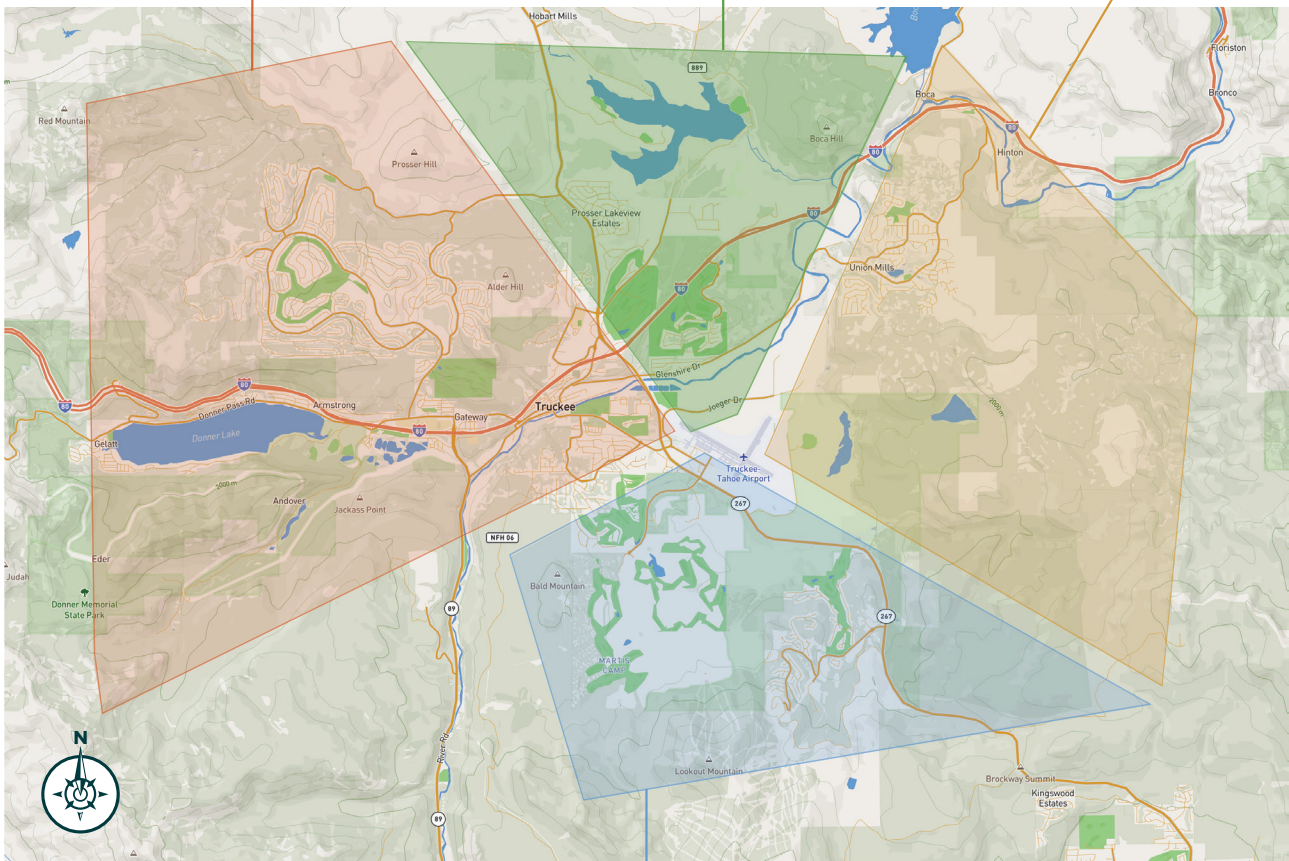

Truckee Tahoe Airport District

Geographic Areas Addressed in the Fireside Chats

- Tahoe Donner
- Pine Forest
- Martis Estates
- Donner Lake
- Gateway
- Downtown
- Railyard
- Armstrong

- Prosser
- Olympic Heights
- Airport Flats
- Grays Crossing
- Old Greenwood

- Glenshire
- Juniper Hills
- Martis Peak
- Hirschdale

- Sierra Meadows
- Martis Camp
- Lahontan
- Sierra Ranchos
- Ponderosa Palisades

Flight Procedures
Outreach Program

Regional Fireside Chat

1

Welcome

Kevin Smith, GM

The General Manager of the Truckee Tahoe Airport welcomes the audience and explains ground rules and expectations.

High-Level Objectives

VIDEO | Kevin Smith, GM

The airport's General Manager explains the purpose of the program and the new procedures.

A deep look at each existing and proposed flight procedure at Truckee Tahoe Airport, and how they may affect the [north] neighborhood.

4

5

Q&A Discussion

Your chance to ask questions about the new procedures and have them answered by subject matter experts.