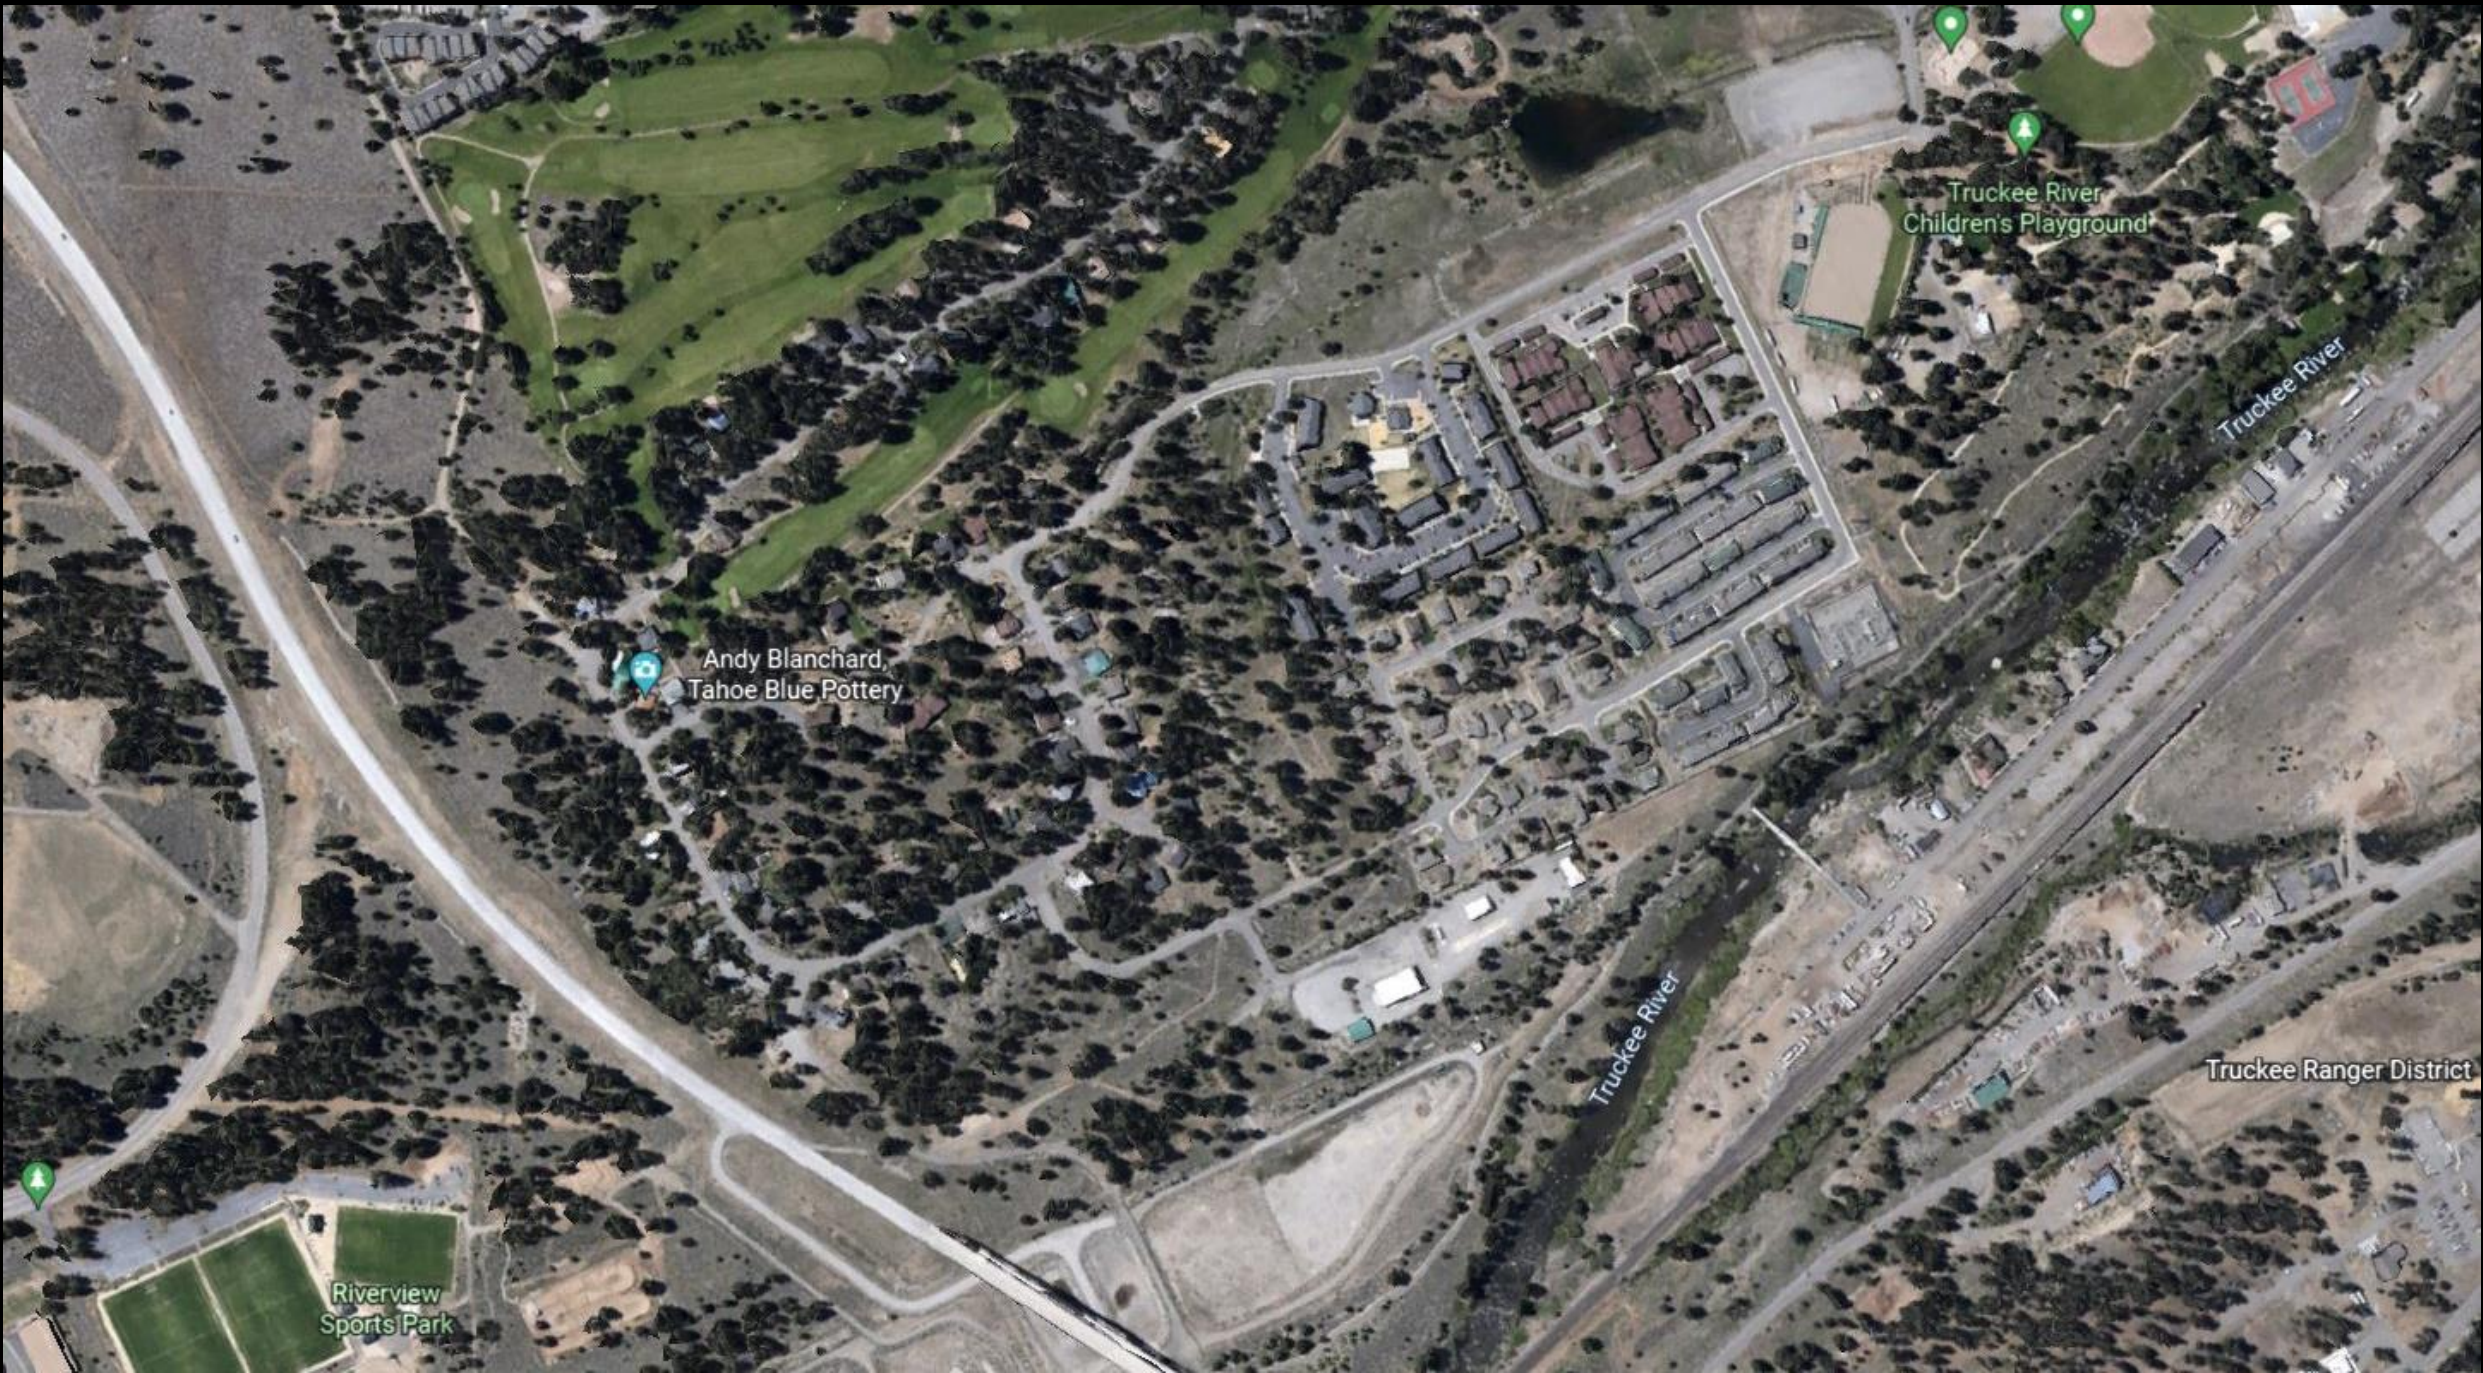

Baseball

280'/330'/280' - basepath 90'

Soccer

360' x 225'

Softball

200'/200'/195' - basepath 60'

Riverview Sports Park

Andy Blanchard, Tahoe Blue Pottery

Truckee River Children's Playground

Truckee River

Truckee River

Truckee Ranger District

MAP KEY

- PARK BOUNDARY
- EXISTING ROAD ACCESS
- PARKING
- ATHLETIC FIELDS + SPORT COURTS
- PLAYGROUND (5,000 SQFT)
- EXISTING MAN HOLES