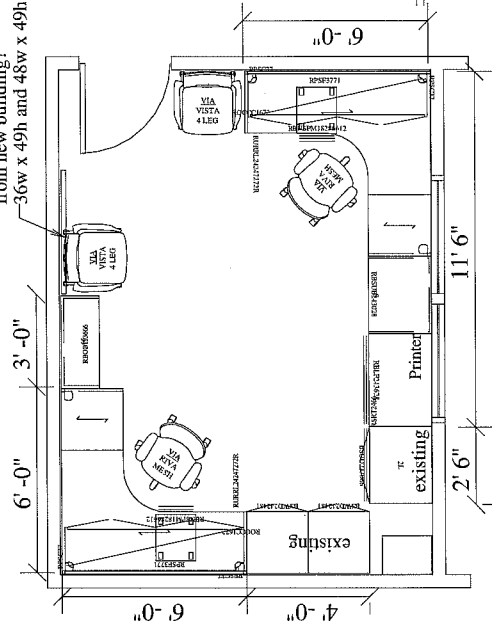

Existing whiteboard
from new building?
-36w x 49h and 48w x 49h

TTA - Maintenance Area

Scale: NTS