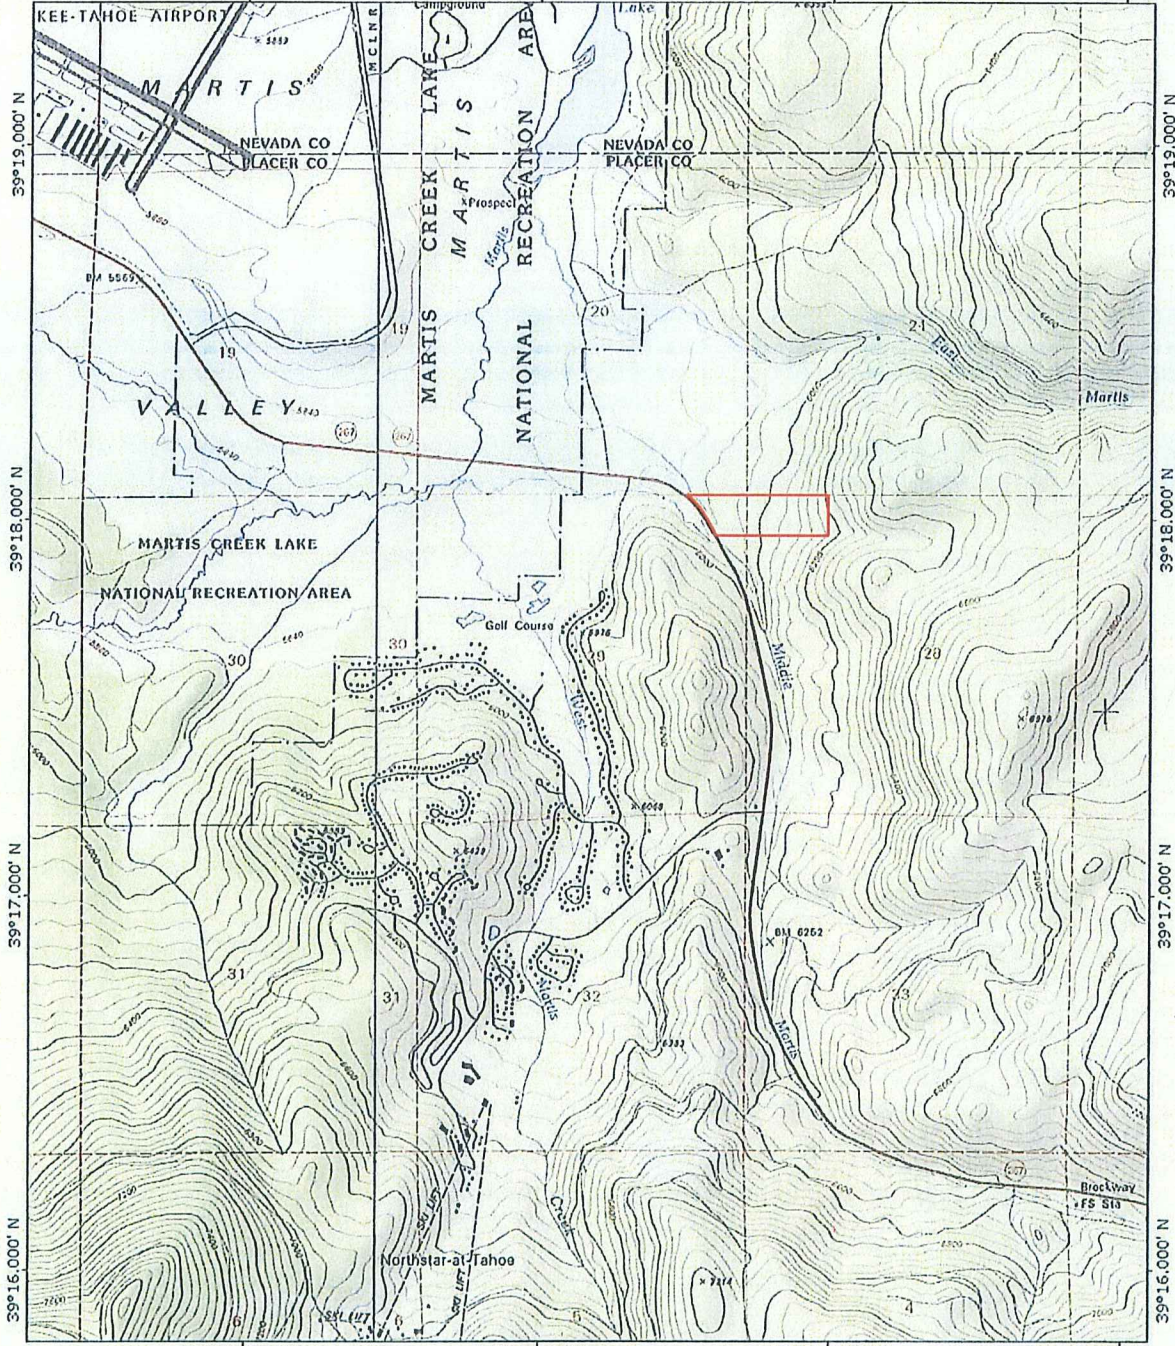

SUBJECT TOPOGRAPHIC MAP

TOPOI map printed on 08/29/11 from "California.topo" and "Untitled.tpg"

120°08.000' W

120°07.000' W

120°06.000' W

WGS84 120°05.000' W

0 1000 FEET 0 500 1000 METERS  
MILE  
Printed from TOPOI ©2001 National Geographic Holdings (www.topo.com)