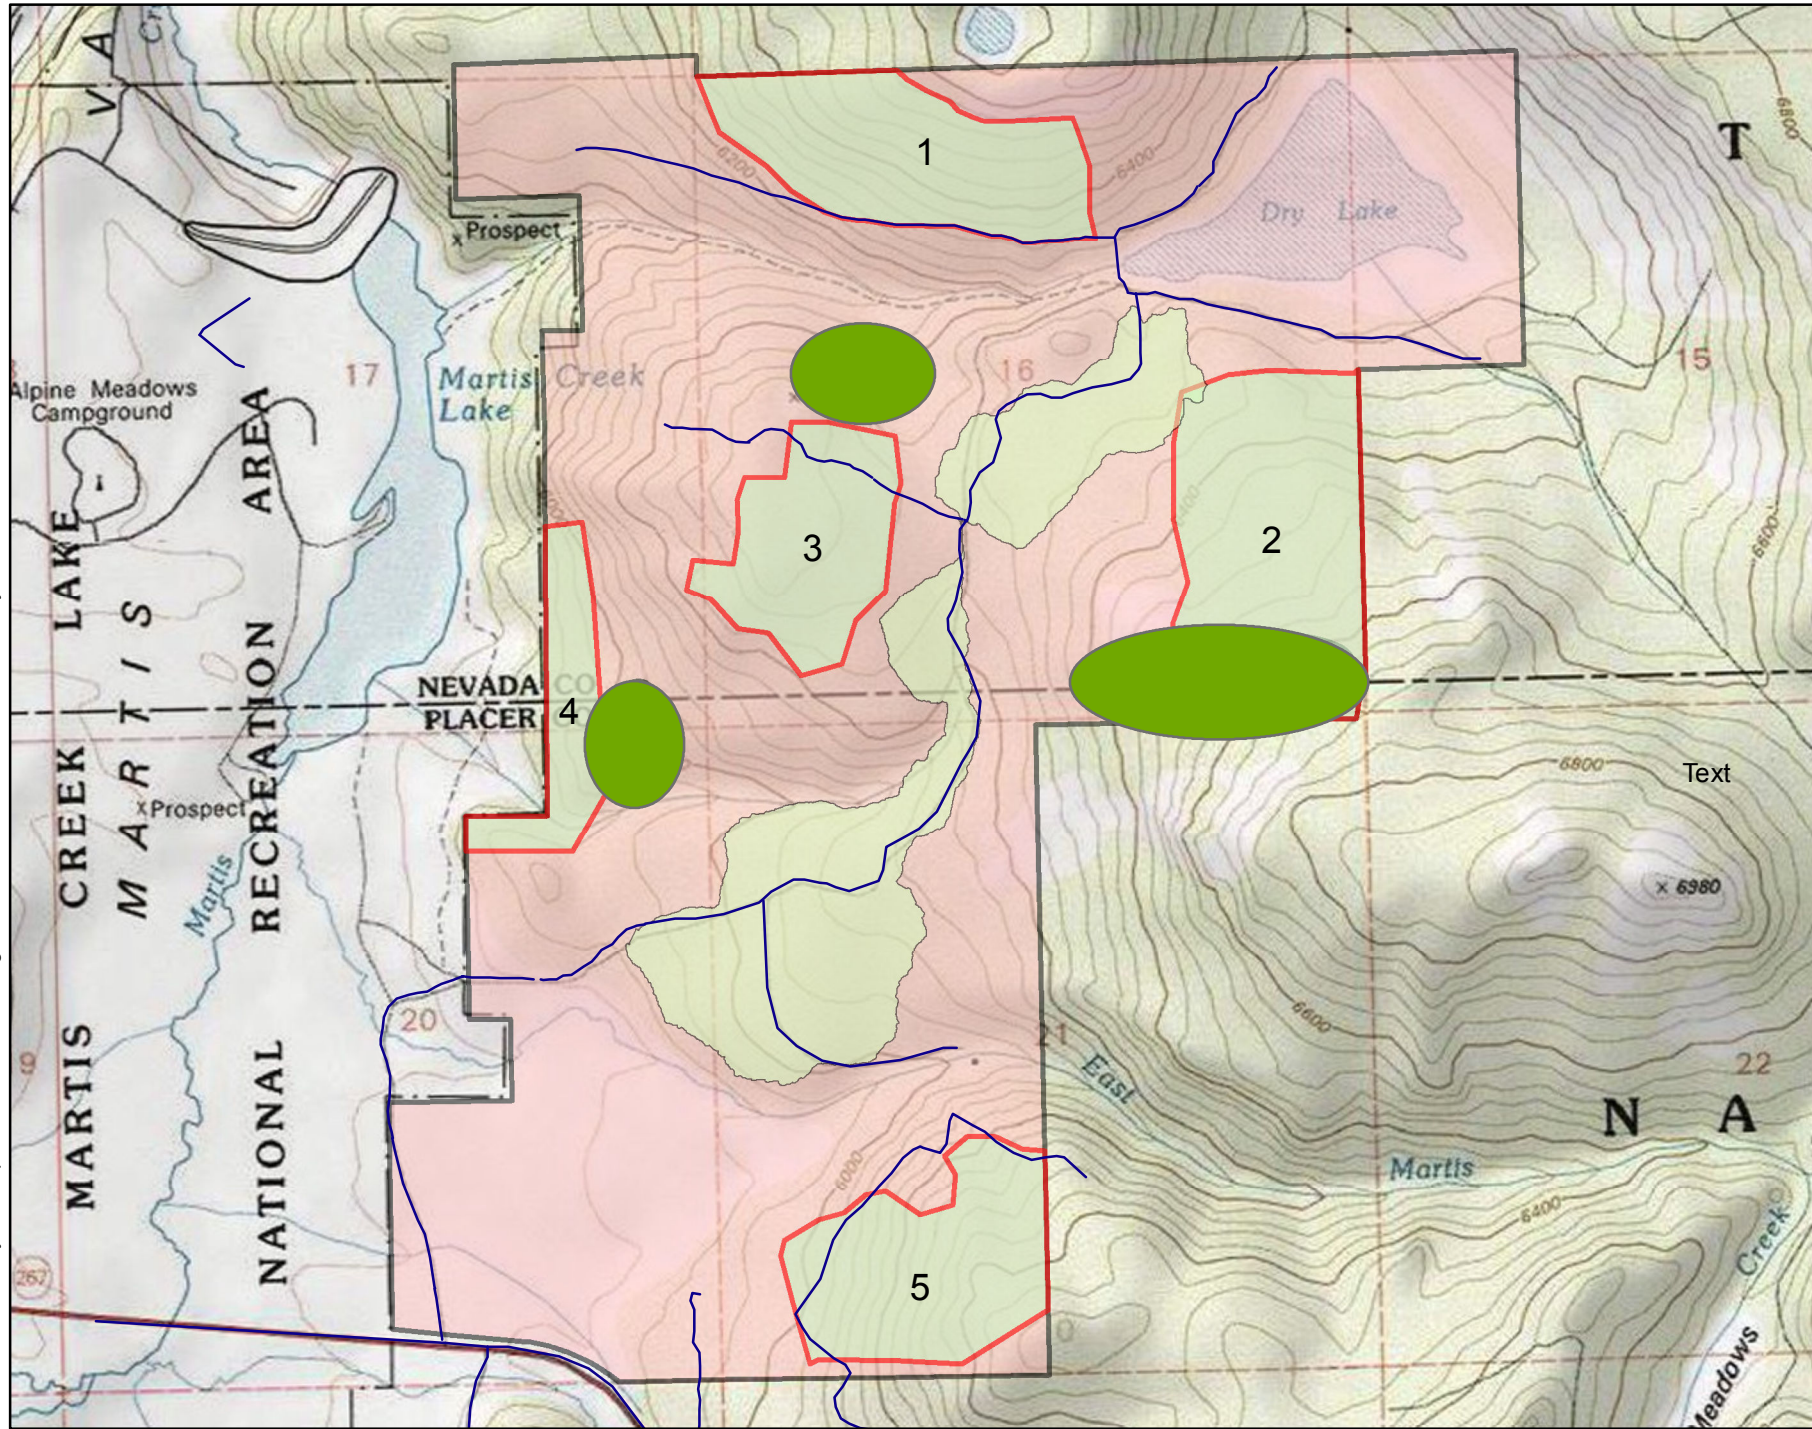

Path: C:\Users\hardy\Desktop\Waddle Ranch Configured.mxd; Date: 9/20/2011; User: hardy

Waddle Ranch

Treatment Areas

-  Primary Road
-  Mastication Treatment 2010
-  Biomass Treatment 2009
-  Property Area
-  USA Topo Maps

Proposed Sugar Pine Planting Area

1:18,690

1,000 500 0 1,000

Feet

This product is for informational purposes and may not have been prepared for, or be suitable for legal, engineering, or surveying purposes. Users of this information should review or consult the primary data and information sources to ascertain the usability of the information.