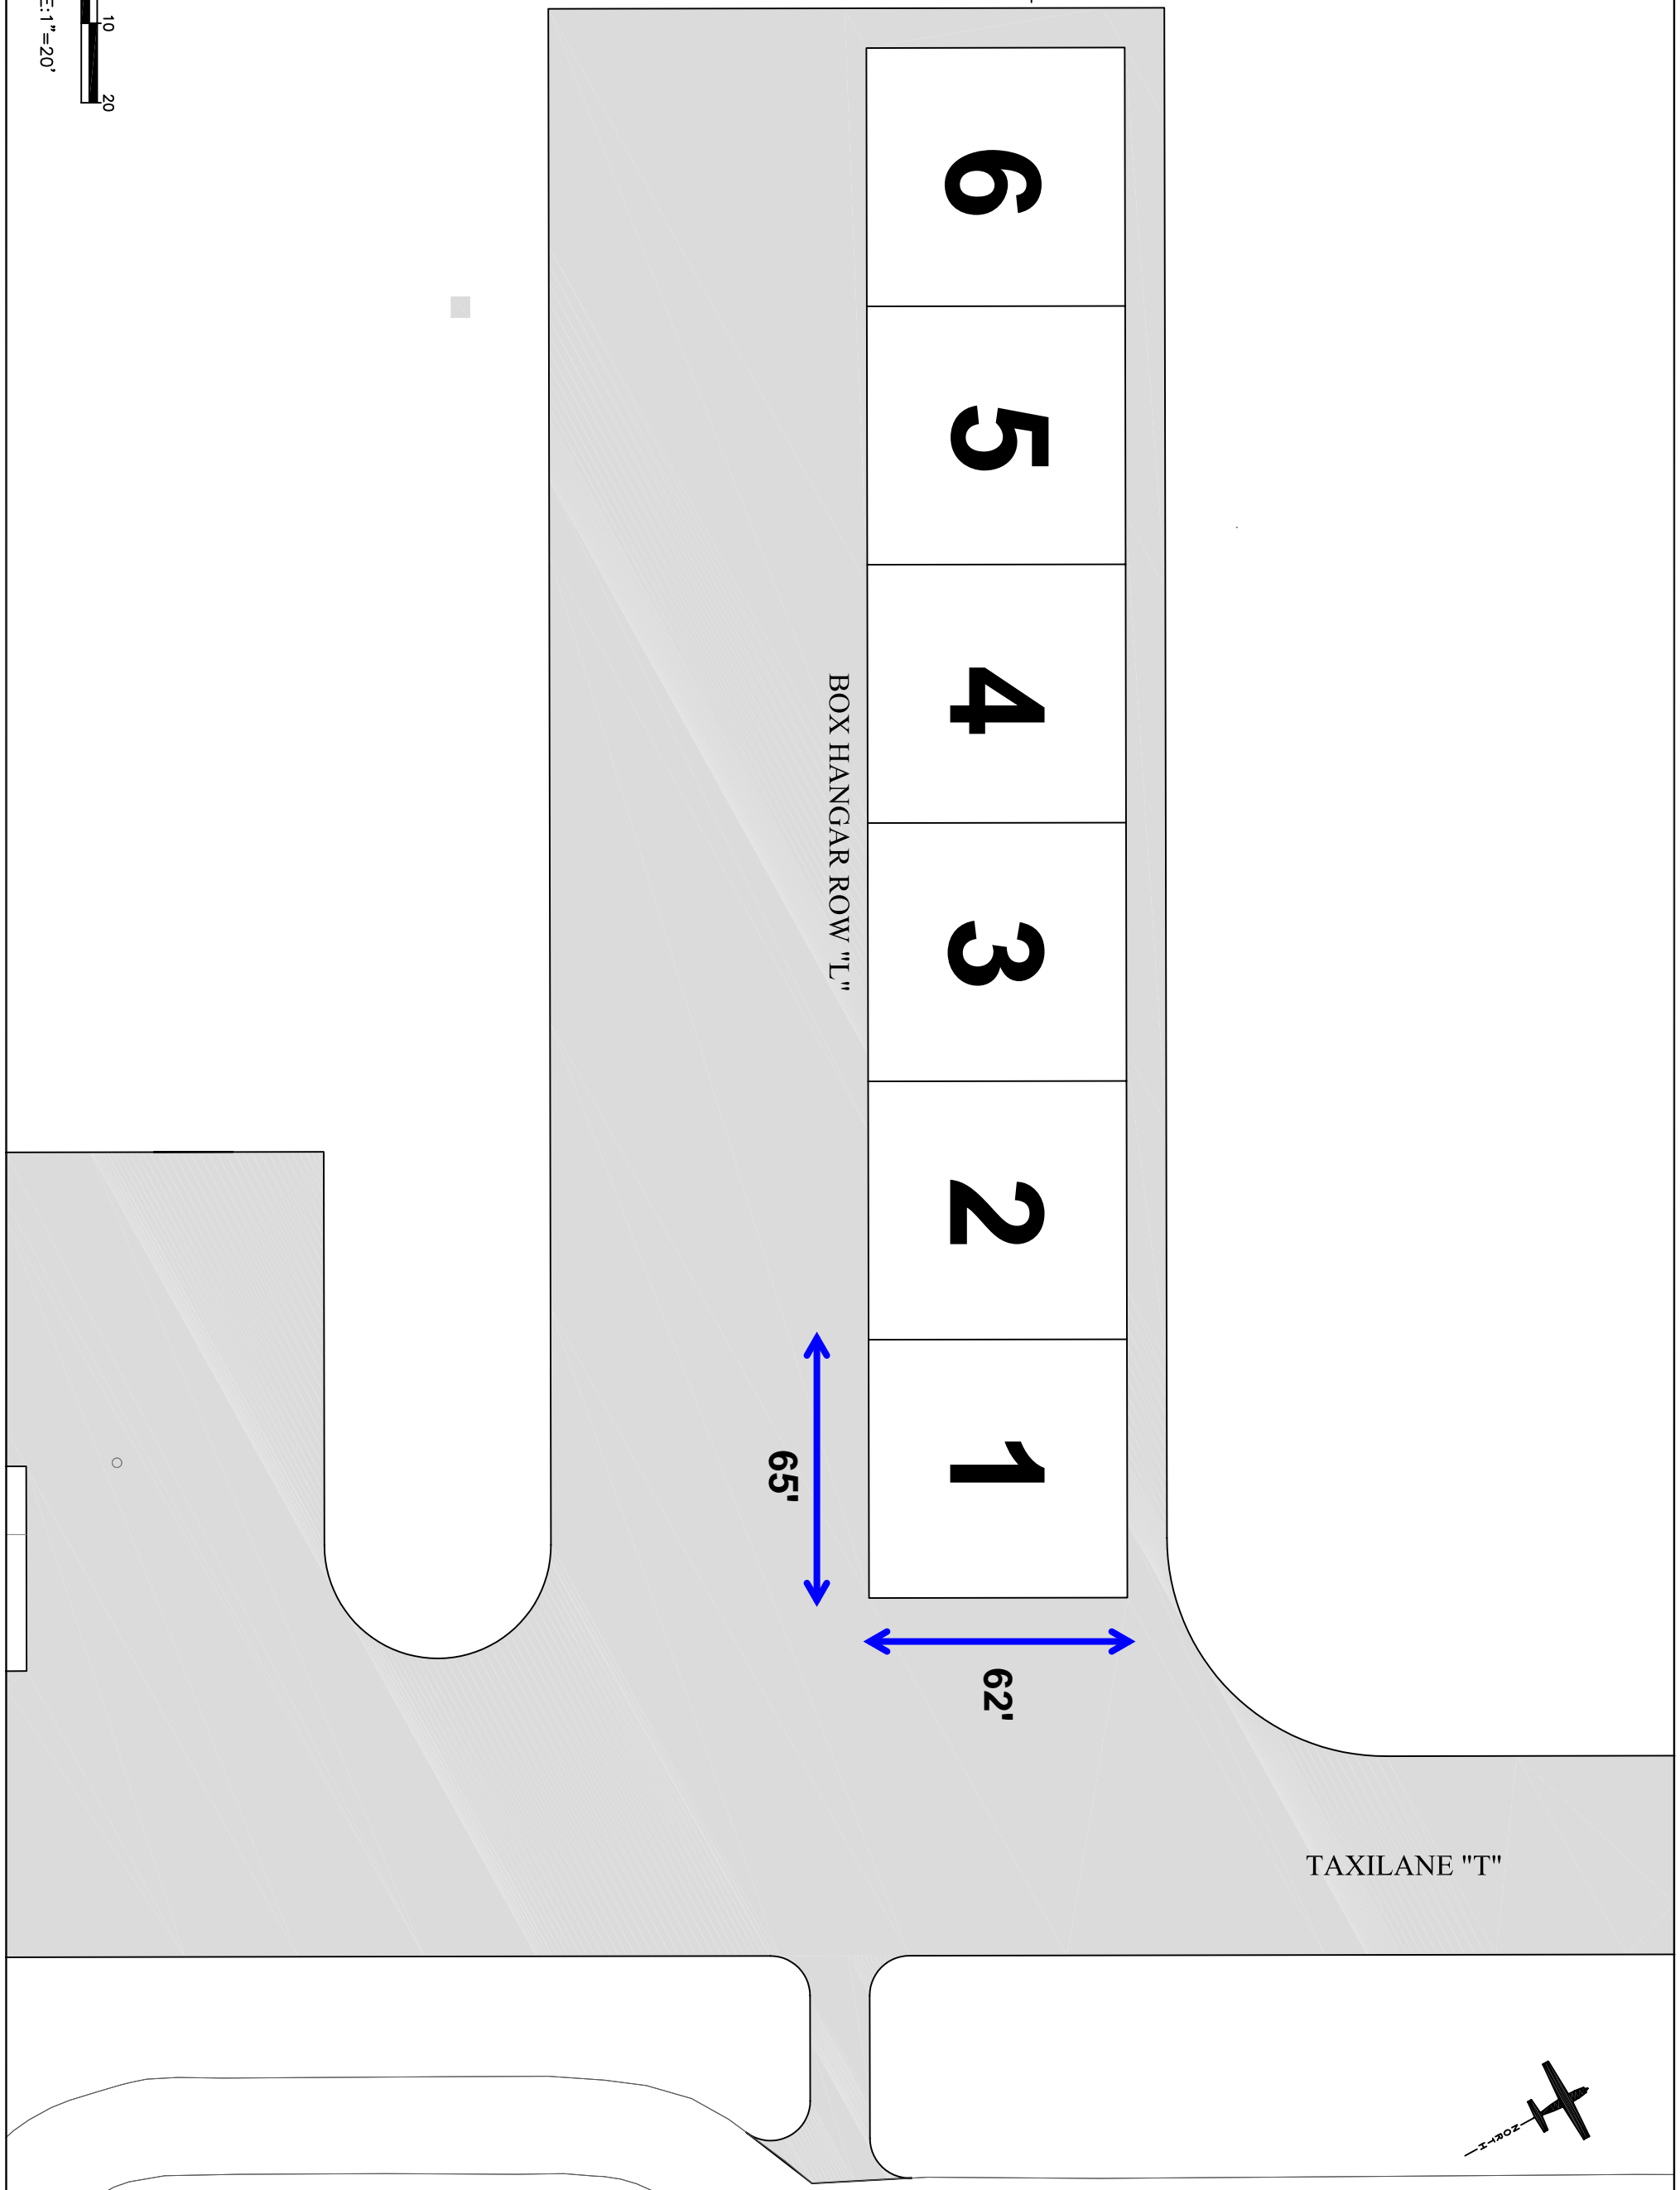

TRUCKEE TAHOE AIRPORT DISTRICT  
**MASTER HANGAR LAYOUT**

FIGURE  
**1**

SCALE: 1" = 50'  
 DRAWN BY: TJB  
 DATE: 9/04/03

5310 Klatzke Lane  
 Suite 101  
 Reno, Nevada, 89511  
 Telephone: 775/828-1622  
 Fax: 775/828-1828  
 www.pbsj.com

# Papa Hangar Row

	Hangar P5	4370.2 SQ FT
	Hangar P4	4140.0 SQ FT
	Hangar P3	4140.2 SQ FT
	Hangar P2	4139.9 SQ FT
	Hangar P1	4140.2 SQ FT
	Hangar N5	4370.0 SQ FT
	Hangar N4	4140.3 SQ FT
	Hangar N3	4140.3 SQ FT
	Hangar N2	4140.3 SQ FT
	Hangar N1	4139.9 SQ FT

# November Hangar Row