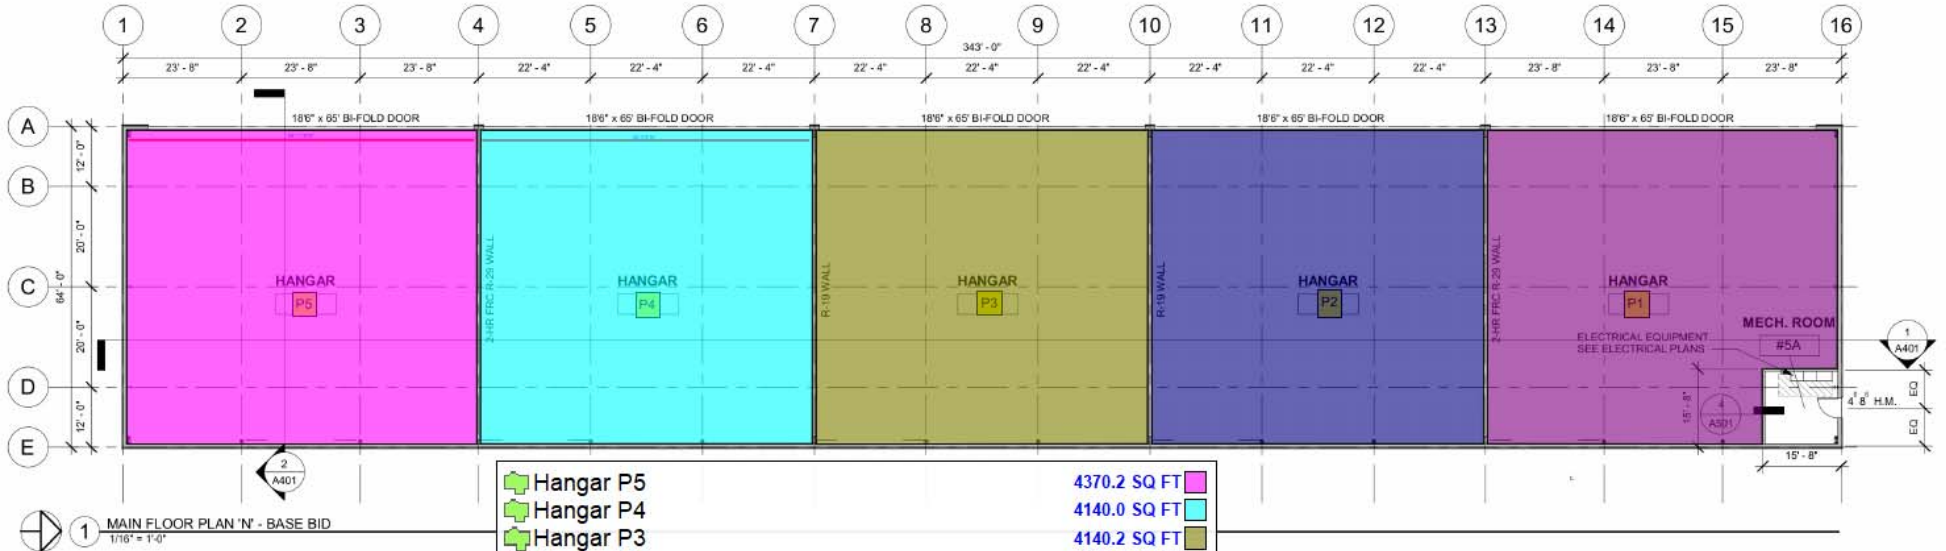

# Papa Hangar Row

	Hangar P5	4370.2 SQ FT
	Hangar P4	4140.0 SQ FT
	Hangar P3	4140.2 SQ FT
	Hangar P2	4139.9 SQ FT
	Hangar P1	4140.2 SQ FT
	Hangar N5	4370.0 SQ FT
	Hangar N4	4140.3 SQ FT
	Hangar N3	4140.3 SQ FT
	Hangar N2	4140.3 SQ FT
	Hangar N1	4139.9 SQ FT