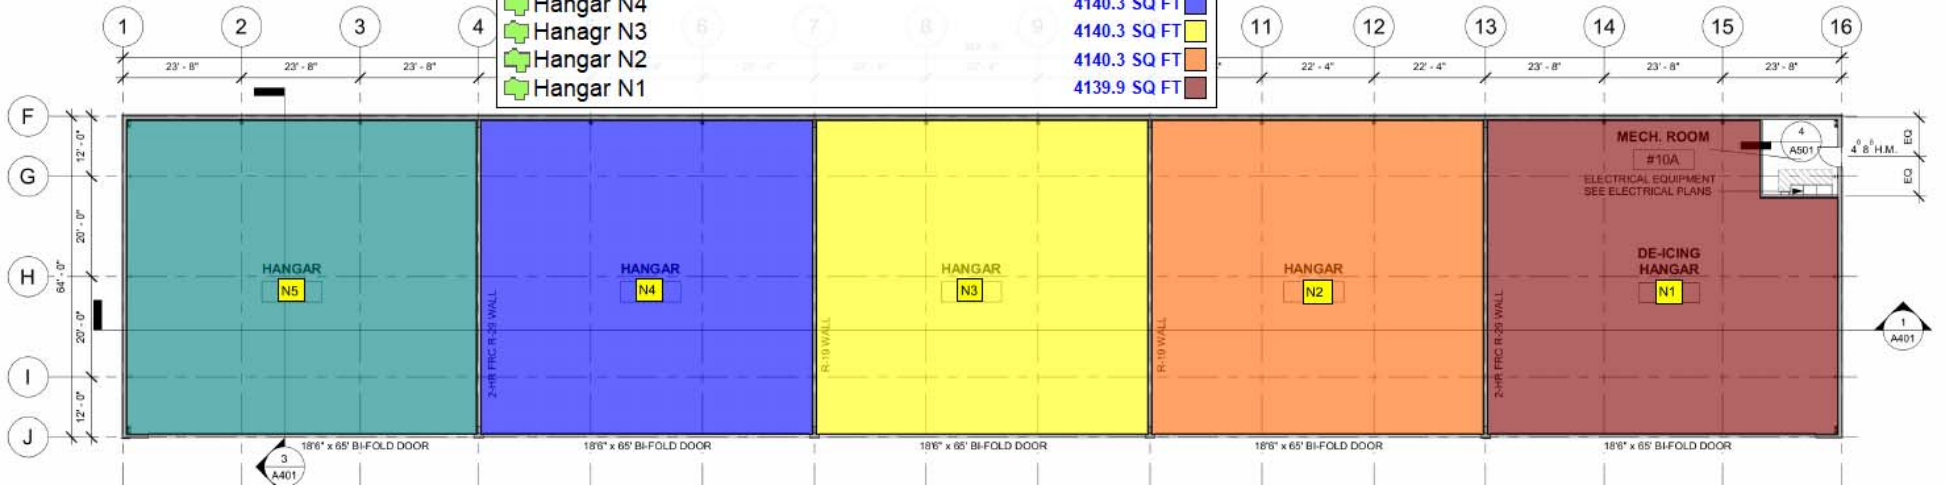

# Papa Hangar Row

	Hangar P5	4370.2 SQ FT
	Hangar P4	4140.0 SQ FT
	Hangar P3	4140.2 SQ FT
	Hangar P2	4139.9 SQ FT
	Hangar P1	4140.2 SQ FT
	Hangar N5	4370.0 SQ FT
	Hangar N4	4140.3 SQ FT
	Hangar N3	4140.3 SQ FT
	Hangar N2	4140.3 SQ FT
	Hangar N1	4139.9 SQ FT