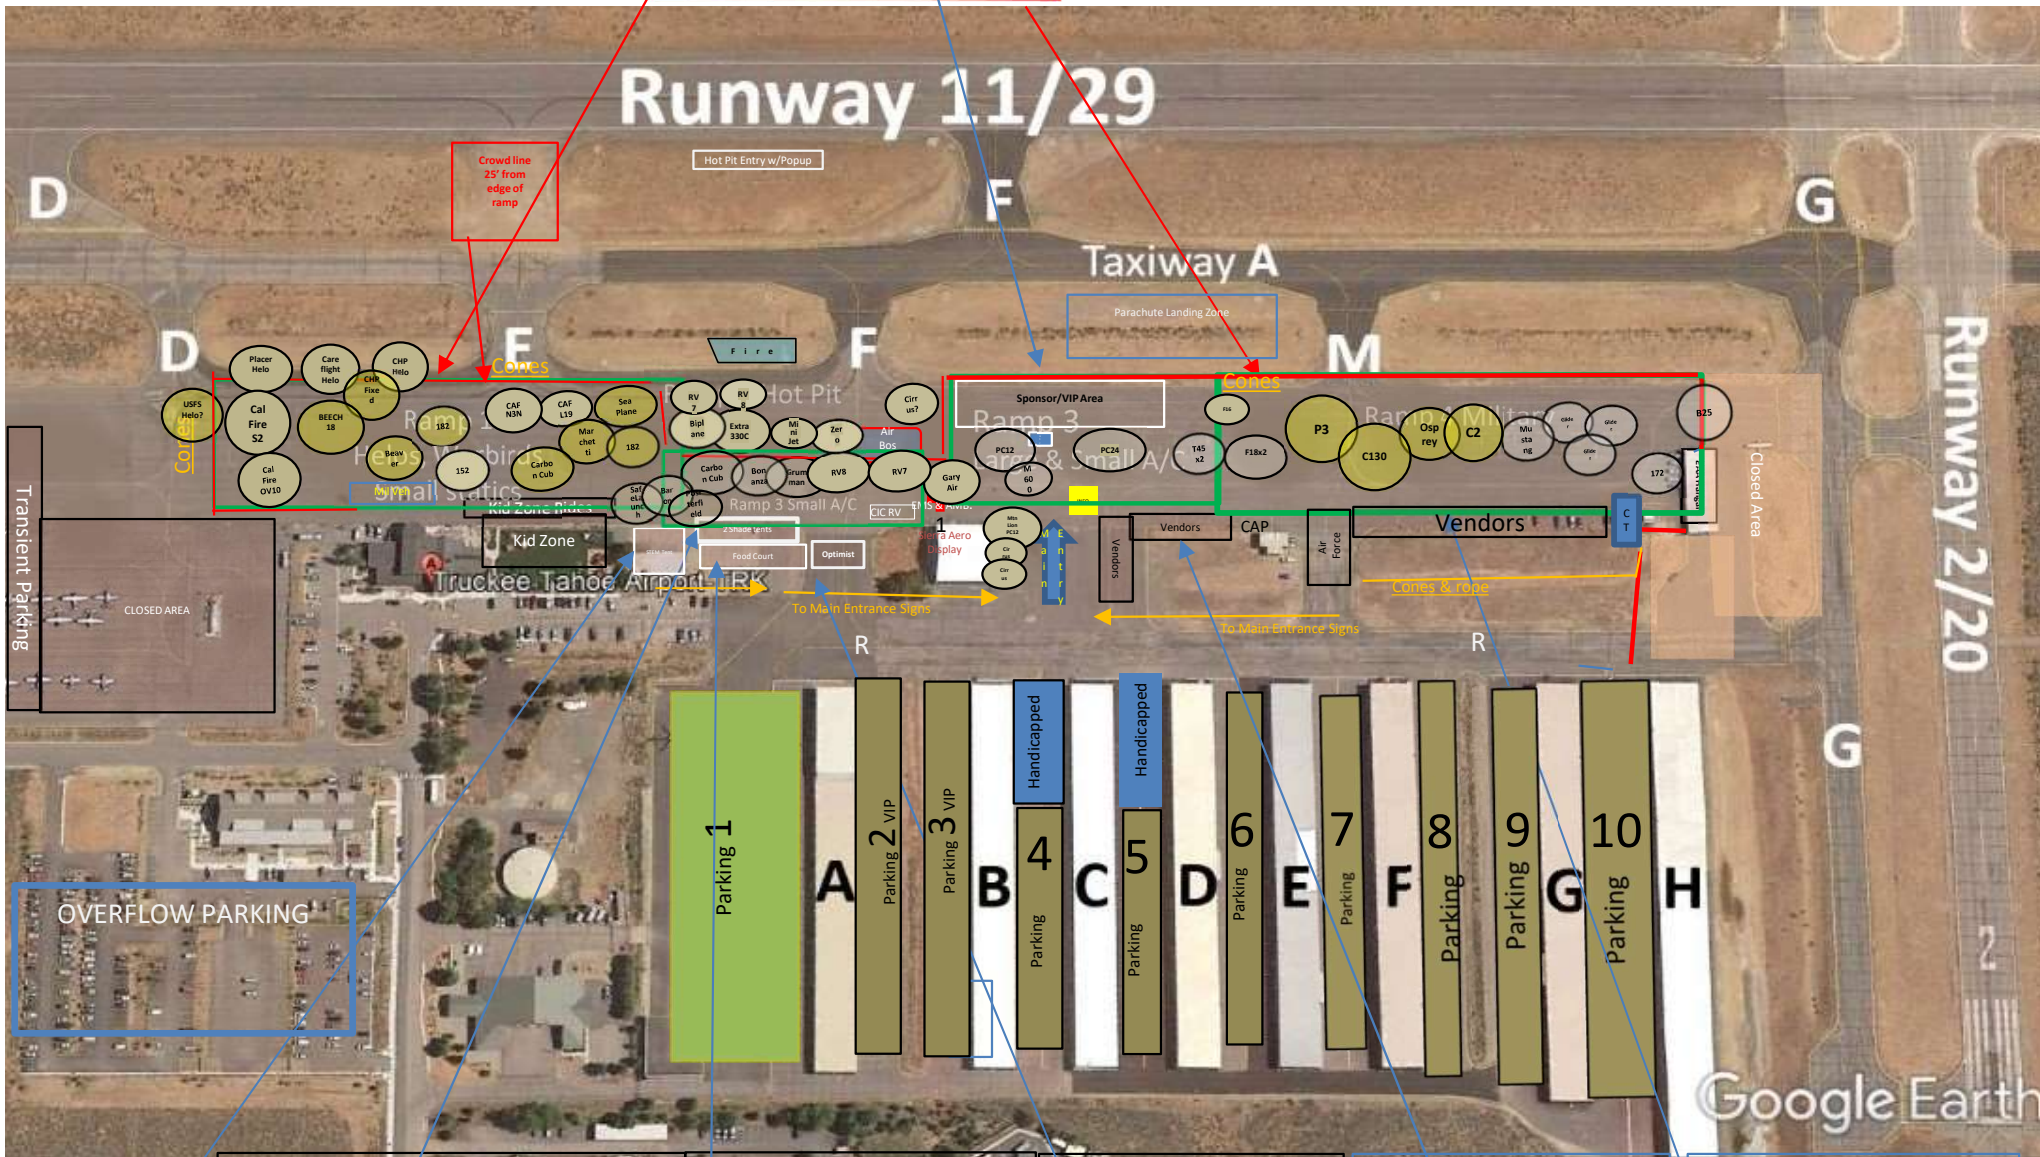

All references to "Cones" and "Crowd Line" means a combination of cones, rope and a limited number of metal barriers as a crowd barrier except for all metal barriers at hot pit

VIP Area 160' linear x 65 deep 2 -30'x60'+ toilets + catering truck Tents 25' back from crowd line.

6/5/2023

30x60 STEM Tent

2 x 20'x60' Food Court Shade Tents

20'x100' Food Court Area

Optimist 35'x55' Area

Vendor 120 linear feet

Vendor 30' + 320' linear