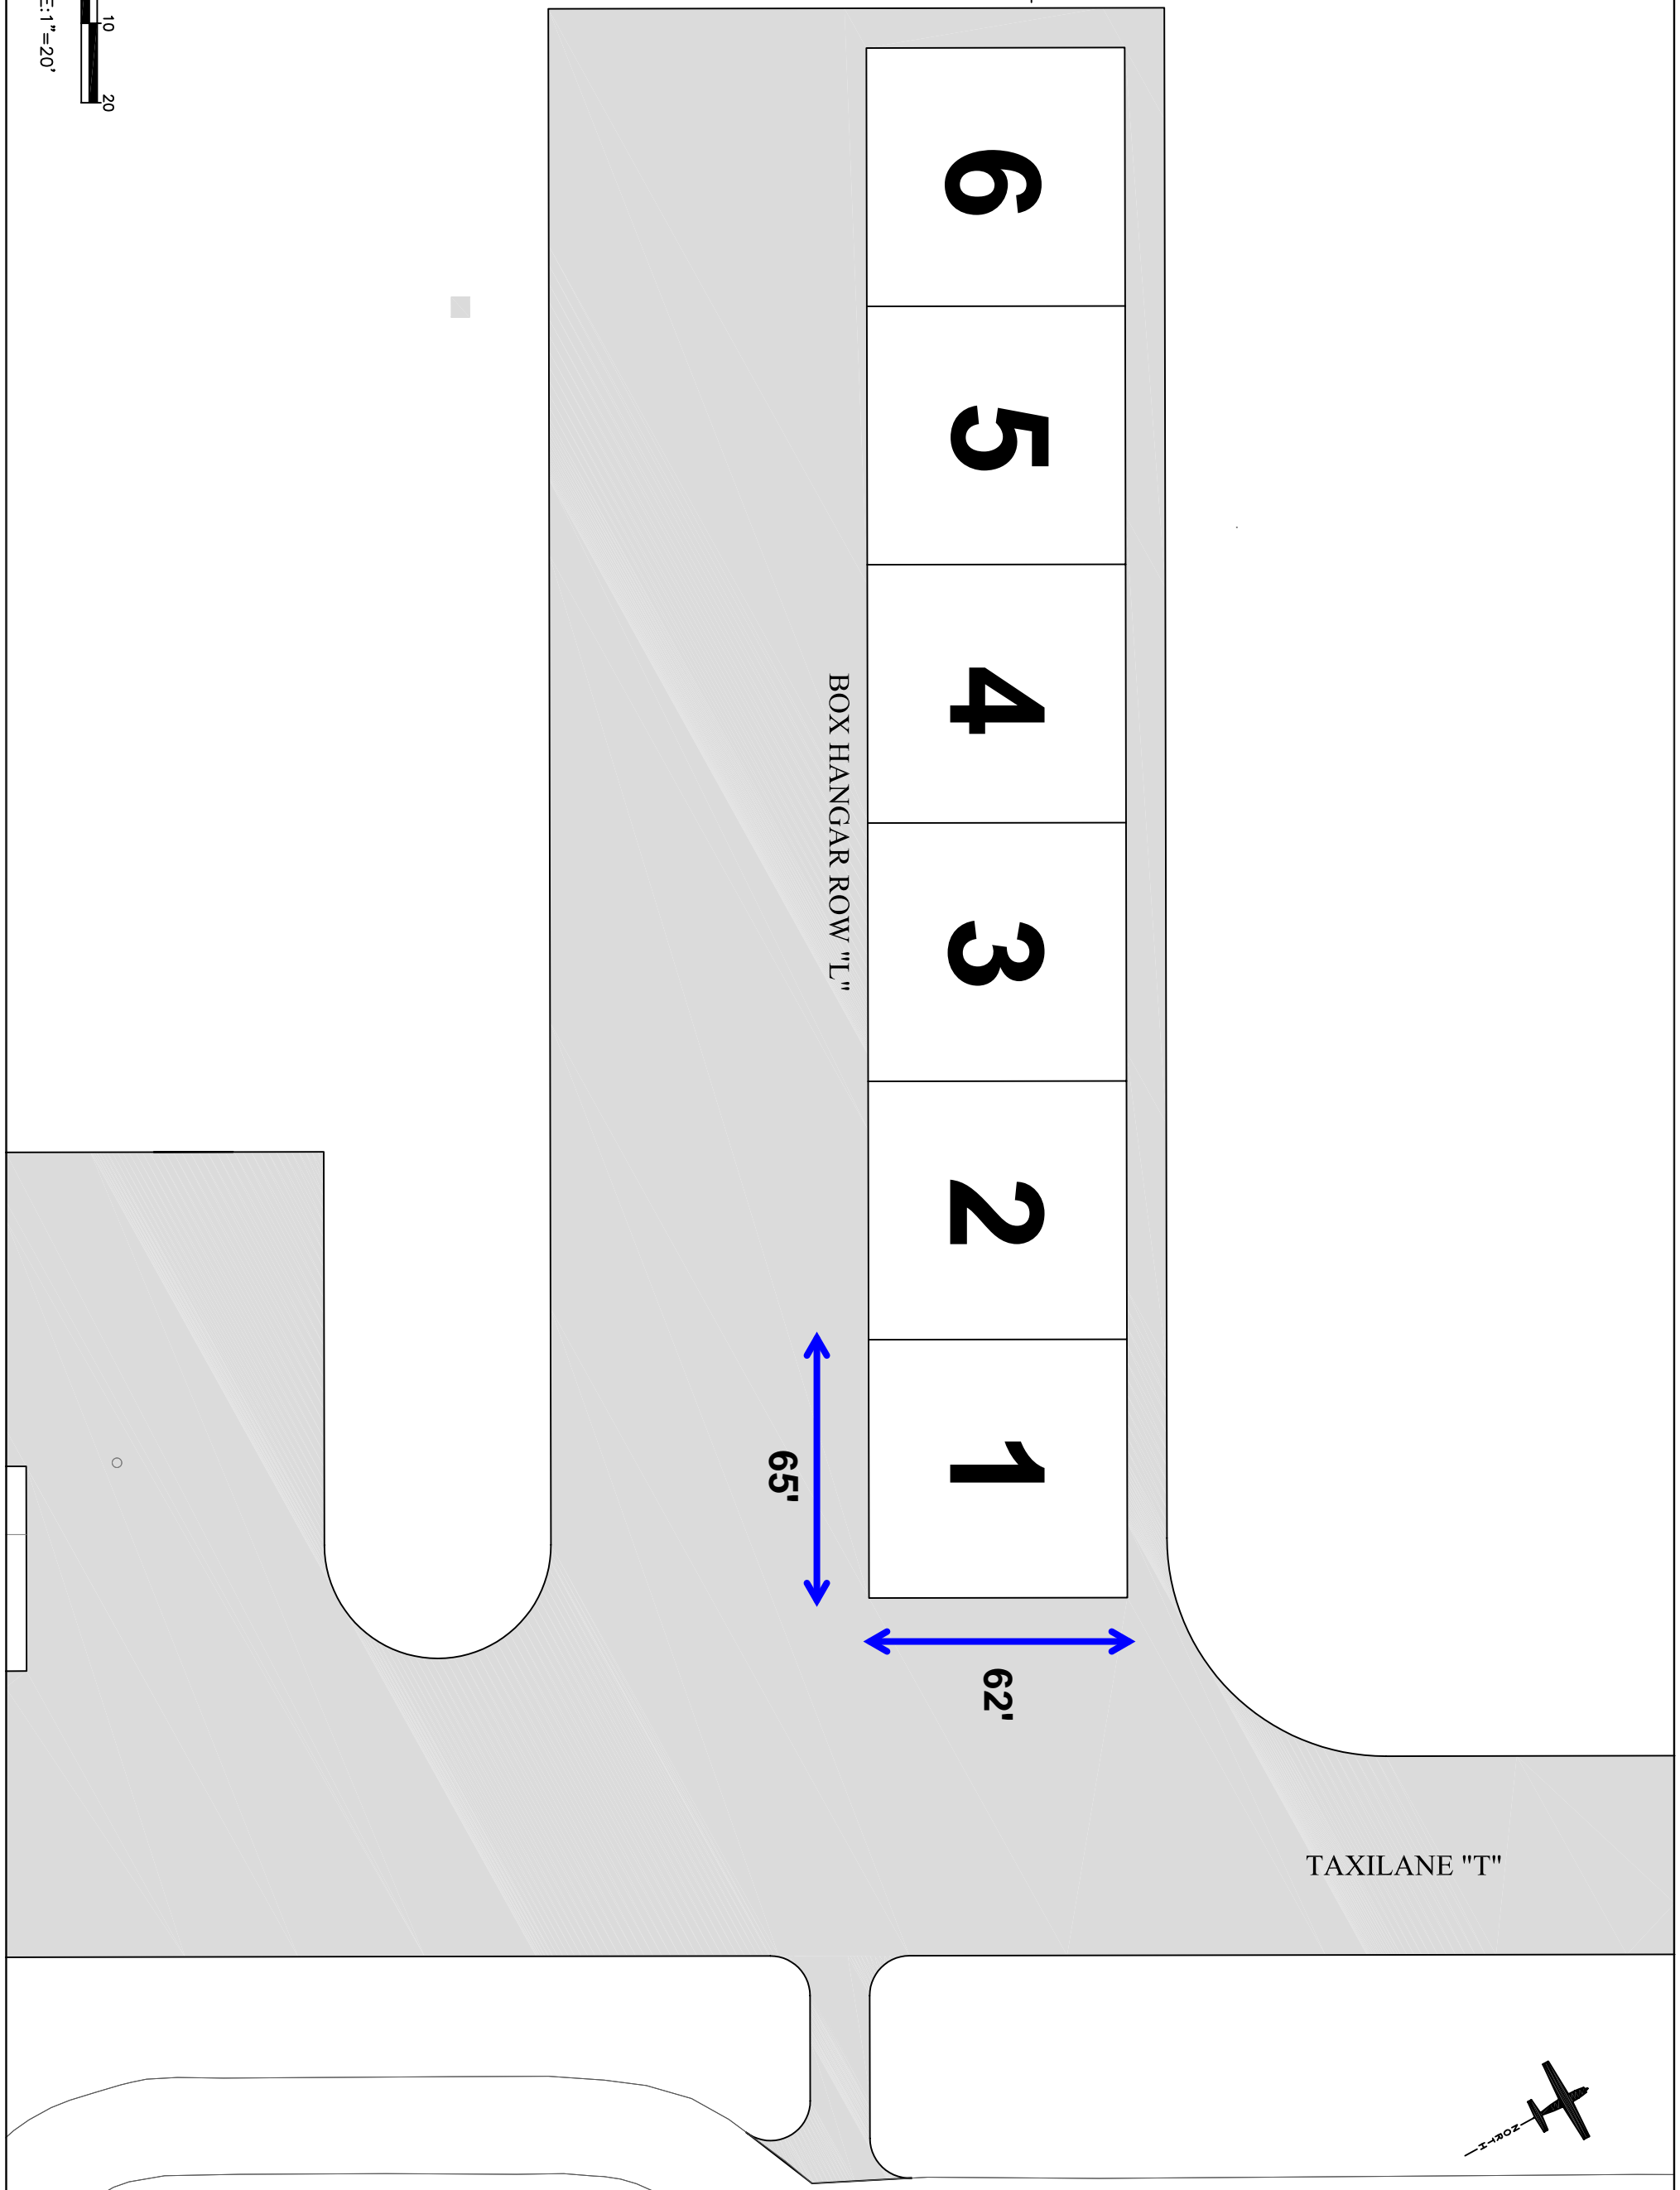

HORIZ. SCALE: 1"=20'

SHEET OF 36

TRUCKEE TAHOE AIRPORT  
 BOX HANGAR ROW "L"

SCALE 1"=40'  
 DESIGN BY DRAWN BY  
 DATE CHECKED BY  
 PROJECT NUMBER 587015.05

REV	DATE	DESCRIPTION	CHECKED	APPD